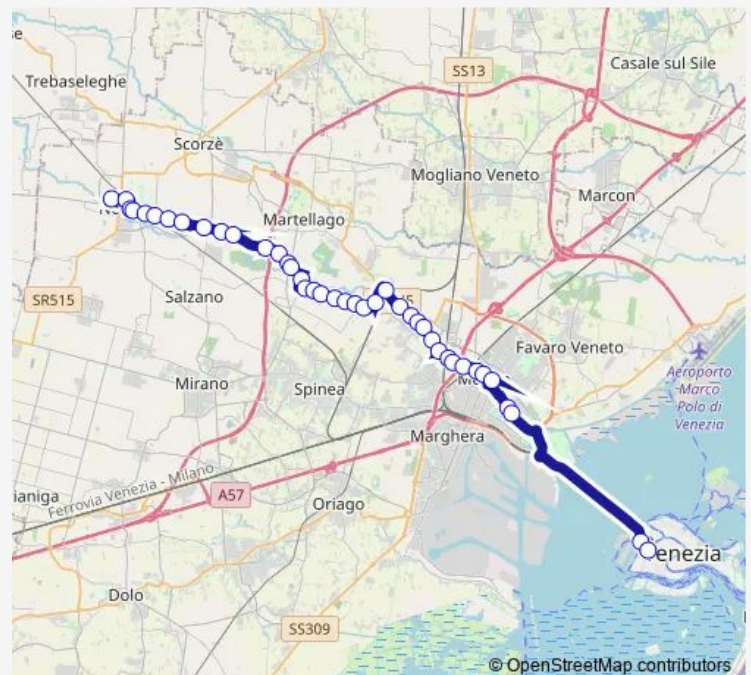

### Direction

Venezia — Noale

42 stops

[Open route schedule](#)

Venezia

Liberta' Santa Chiara

Forte Marghera Millosevic

Forte Marghera Hermada

### Route schedule

Venezia — Noale

Monday 07:15-09:15

Tuesday 07:15-09:15

Wednesday 07:15-09:15

Thursday 07:15-09:15

Friday 07:15-09:15

Saturday 07:15-09:15

### Route info

Direction: Venezia

Stops: 42

Trip Duration: 0 hour 44 min

5E — Noale - Venezia

Olmo Papa Luciani

Olmo Calvi

Maerne Cimitero