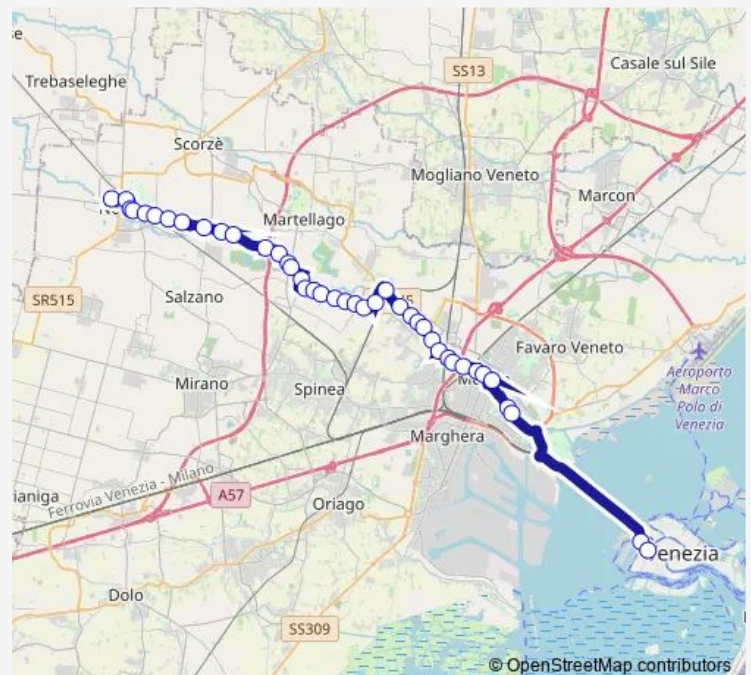

Olmo Papa Luciani

Route schedule

Venezia — Noale

Monday 06:25-09:45

Tuesday 06:25-09:45

Wednesday 06:25-09:45

Thursday 06:25-09:45

Friday 06:25-09:45

Saturday 06:25-09:45

Sunday 07:45-09:45

Route info

Direction: Venezia

Stops: 41

Trip Duration: 0 hour 45 min

Olmo Calvi

Maerne Cimitero

Maerne Tasso

Maerne Chiesa

Maerne Rialto

Maerne Mulino

Maerne Circonvallazione

Maerne Civico 83

Robegano 25 Aprile

Robegano Centro

Noale Ospedale

Noale

Direction

Noale — Venezia

41 stops

[Open route schedule](#)

Noale

Noale Ospedale