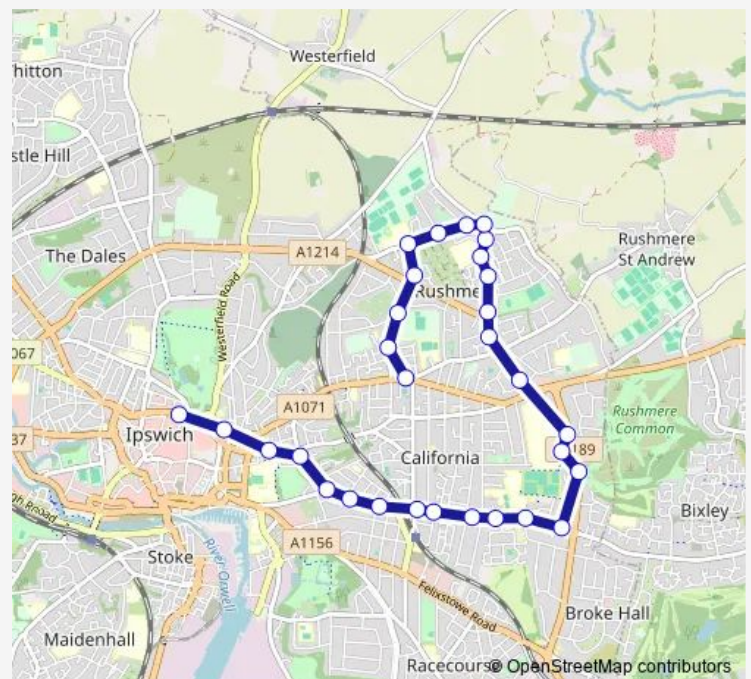

Caithness Close

Cromarty Road

Aberdeen Way

Route schedule

Tower Ramparts Bus Station — Gordon Road

Monday 18:50-22:50

Tuesday 18:50-22:50

Wednesday 18:50-22:50

Thursday 18:50-22:50

Friday 18:50-22:50

Saturday 18:50-22:50

Sunday 19:50-22:50

Route info

Direction: Tower Ramparts Bus Station

Stops: 30

Trip Duration: 0 hour 25 min

Stradbroke Road

Gordon Road

Direction

Cromarty Road — Tower Ramparts Bus Station

31 stops

[Open route schedule](#)

Cromarty Road

Aberdeen Way

Route info

Direction: Cromarty Road

Stops: 31

Trip Duration: 0 hour 26 min

Gladstone Road

Alexandra Park

Grove Lane

Dove Street