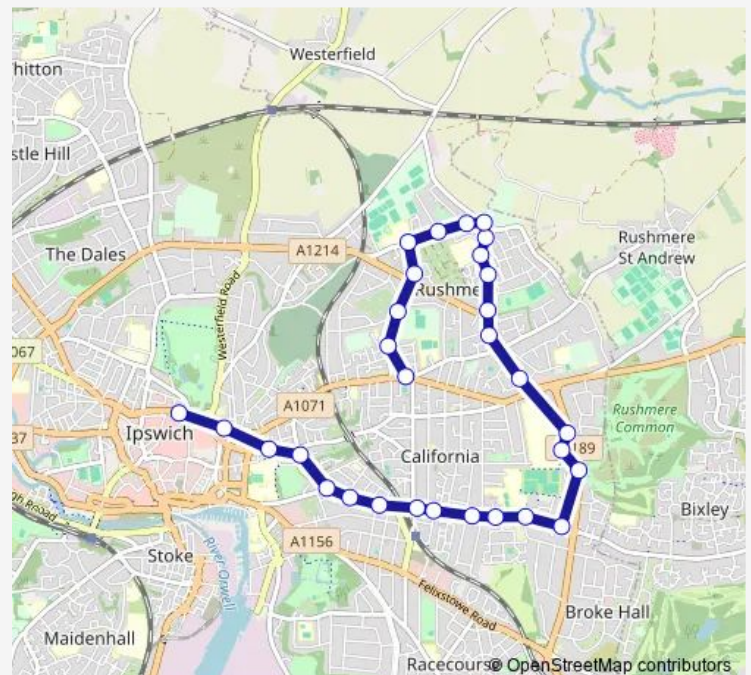

Caithness Close

Cromarty Road

Aberdeen Way

Route schedule

Tower Ramparts Bus Station — Gordon Road

Monday 18:50-22:50

Tuesday 18:50-22:50

Wednesday 18:50-22:50

Thursday 18:50-22:50

Friday 18:50-22:50

Saturday 18:50-22:50

Sunday 19:50-22:50

Route info

Direction: Tower Ramparts Bus Station

Stops: 30

Trip Duration: 0 hour 25 min

Stradbroke Road

Gordon Road

Direction

Cromarty Road — Tower Ramparts Bus Station

31 stops

[Open route schedule](#)

Cromarty Road

Aberdeen Way

Route info

Direction: Cromarty Road

Stops: 31

Trip Duration: 0 hour 26 min

Gladstone Road

Alexandra Park

Grove Lane

Dove Street