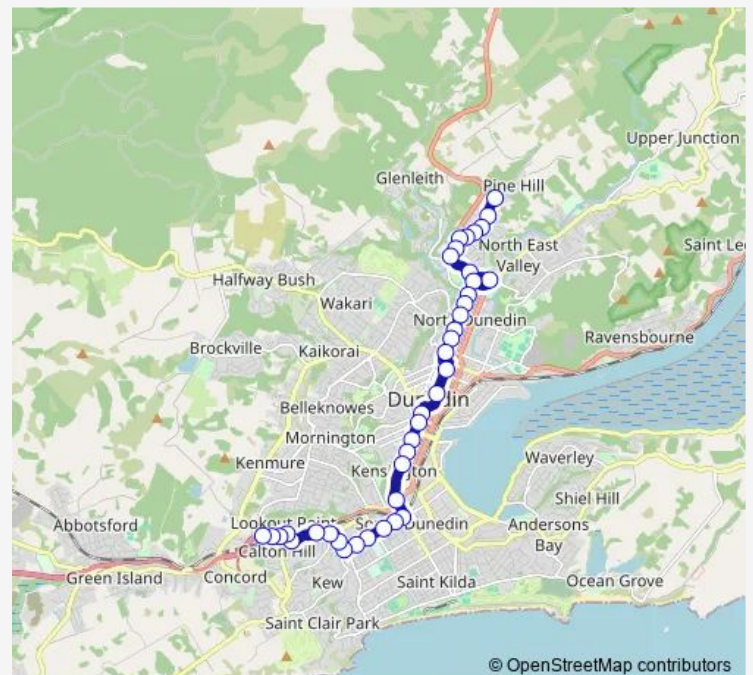

George St, 888

George St, 788

George St, 664

George St, 590

George St, 472

Hospital South

Bus Hub Stop J

Princes St, 151

### Route schedule

Pine Hill Rd, 386 — South Rd, 545

Monday 11:00-16:20

Tuesday 11:00-16:20

Wednesday 11:00-16:20

Thursday 11:00-16:20

Friday 11:00-16:20

Saturday —

### Route info

Direction: Pine Hill Rd, 386

Stops: 39

Trip Duration: 0 hour 40 min

5E — Pine Hill - City - Lookout Point via Hillside Road

Princes St, 449

Princes St, 575

Princes St, The Oval

King Edward St, 20

Hillside Rd, 169

Hillside Rd, 247

Hillside Rd, 319

Hillside Rd, 469

Hillside Rd, 557

David St, 76

David St, 42