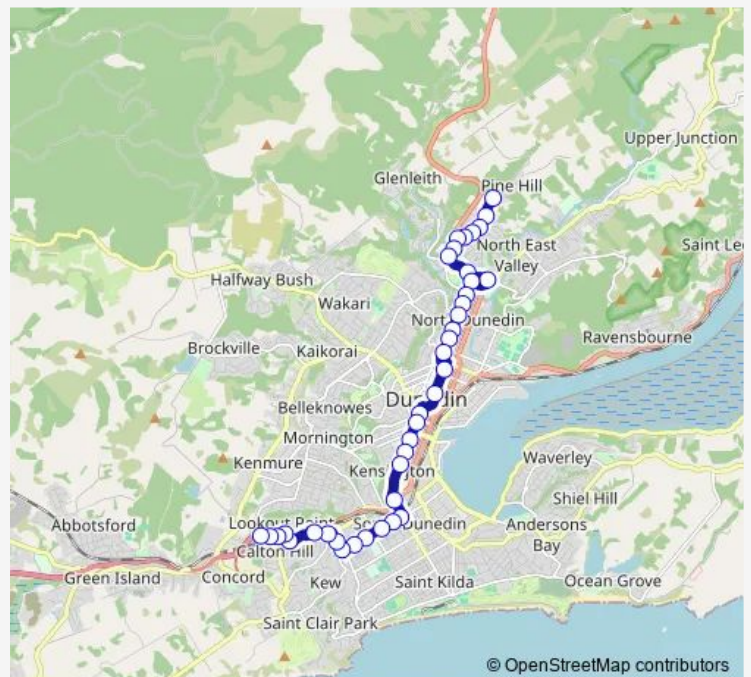

Thursday 11:00-16:20

Friday 11:00-16:20

Saturday —

Sunday —

Route info

Direction: Pine Hill Rd, 386

Stops: 39

Trip Duration: 0 hour 40 min

5e — Pine Hill - City - Lookout Point via Hillside Road

Princes St, 449

Princes St, 575

Princes St, The Oval

King Edward St, 20

Hillside Rd, 169

Hillside Rd, 247

Hillside Rd, 319

Hillside Rd, 469

Hillside Rd, 557

David St, 76

David St, 42

South Rd, 289

South Rd, 369-371

South Rd, 439

South Rd, 475