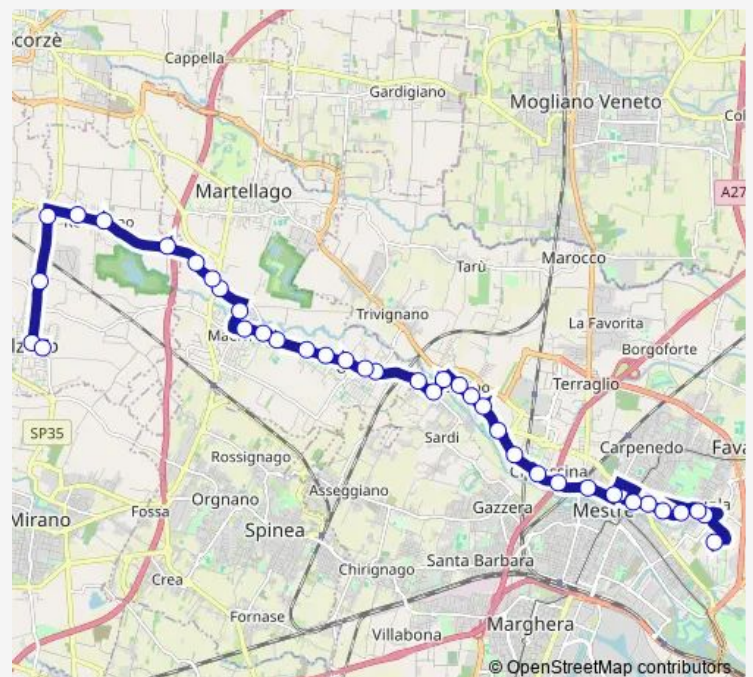

Selvanese Pleiadi

Olmo Pellico

Olmo Giovanni Xxiii

Route schedule

Camporese Gritti — Salzano Oddo Stocco

Monday	12:20-14:20
Tuesday	12:20-14:20
Wednesday	12:20-14:20
Thursday	12:20-14:20
Friday	12:20-14:20
Saturday	12:20-13:25
Sunday	—

Route info

Direction: Camporese Gritti

Stops: 38

Trip Duration: 0 hour 35 min

5e — Salzano Oddo Stocco - Camporese Gritti

Olmo Minzoni

Olmo Papa Luciani

Olmo Calvi

38 stops

[Open route schedule](#)

Salzano Oddo Stocco

Salzano Roma

Salzano Lorenzetti

Monte Grappa XXV Aprile

Robegano Puccini

Robegano Centro

Thursday 07:02

Friday 07:02

Saturday 07:02

Sunday —

Route info

Direction: Salzano Oddo Stocco

Stops: 38

Trip Duration: 0 hour 37 min