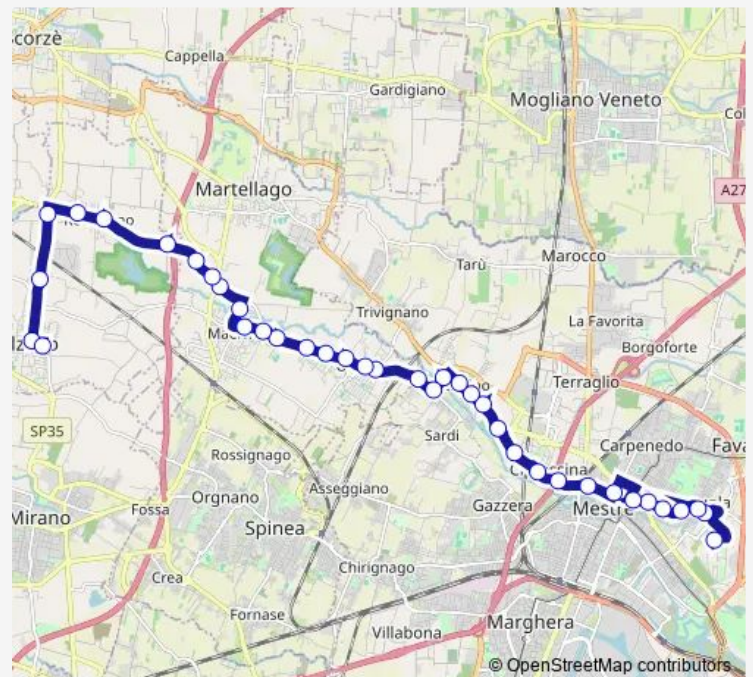

Olmo Giovanni Xxiii

Route schedule

Camporese Gritti — Salzano Oddo Stocco

Monday	12:20-14:20
Tuesday	12:20-14:20
Wednesday	12:20-14:20
Thursday	12:20-14:20
Friday	12:20-14:20
Saturday	12:20-13:25
Sunday	—

Route info

Direction: Camporese Gritti

Stops: 38

Trip Duration: 0 hour 35 min

5E — Salzano Oddo Stocco - Camporese Gritti

Olmo Minzoni

Olmo Papa Luciani

Olmo Calvi

38 stops

[Open route schedule](#)

Salzano Oddo Stocco

Salzano Roma

Salzano Lorenzetti

Monte Grappa XXV Aprile

Robegano Puccini

Robegano Centro

Thursday 07:02

Friday 07:02

Saturday 07:02

Sunday —

Route info

Direction: Salzano Oddo Stocco

Stops: 38

Trip Duration: 0 hour 37 min