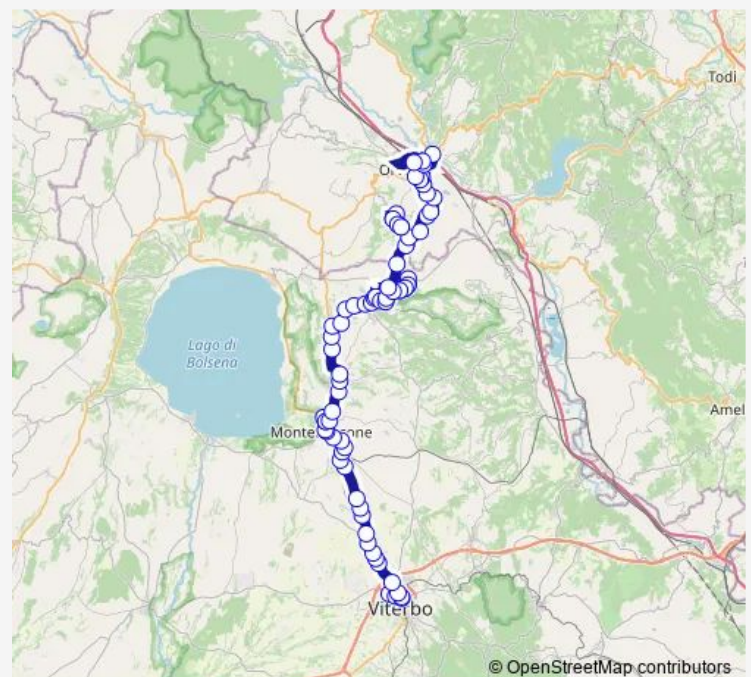

Route schedule

VITERBO | Riello # f641 — Orvieto | piazza d'Armi # f00036

Monday 06:10

Tuesday 06:10

Wednesday —

Thursday 06:10

Friday 06:10

Saturday 06:10

Sunday —

Route info

Direction: VITERBO | Riello # f641

Stops: 75

Trip Duration: 1 hour 40 min

Viterbo - Orvieto (Comune) # Ba802d

Montefiascone | Via Orvietana Via Cassia # f599

Montefiascone | Via Santa Maria Grazie # f600