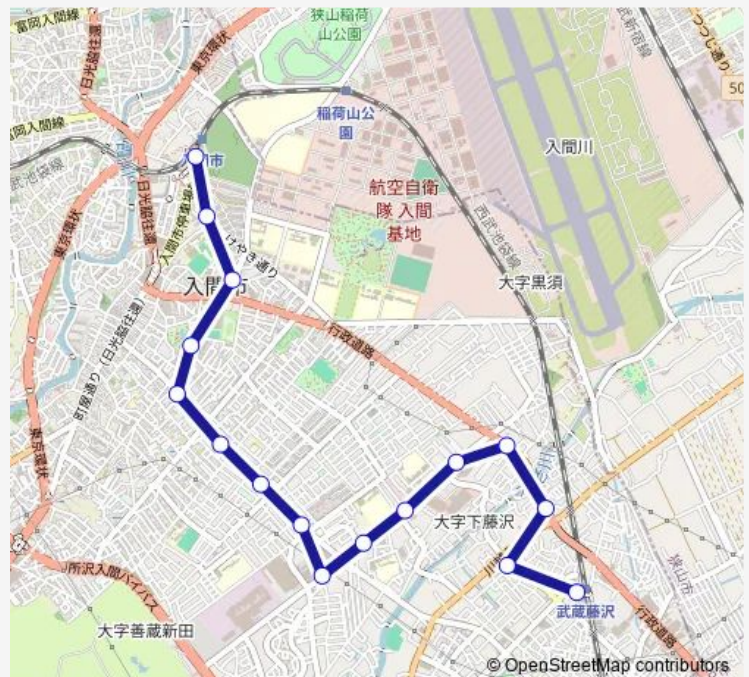

Direction

武蔵藤沢駅 — 入間市駅

16 stops

[Open route schedule](#)

武蔵藤沢駅

藤沢駅入口

藤沢十字路

下藤沢

安川新道口

藤沢中学校

高見原

西武グリーンヒル(入間市)

県営住宅入口

入間扇町屋団地

市営住宅前(入間市)

扇町屋一丁目

入間市市民会館

入間市役所

豊岡高校前

入間市駅

Route schedule

武蔵藤沢駅 — 入間市駅

Monday 23:23

Tuesday 23:23

Wednesday 23:23

Thursday 23:23

Friday 23:23

Saturday —

Sunday —

Route info

Direction: 武蔵藤沢駅

Stops: 16

Trip Duration: 0 hour 18 min