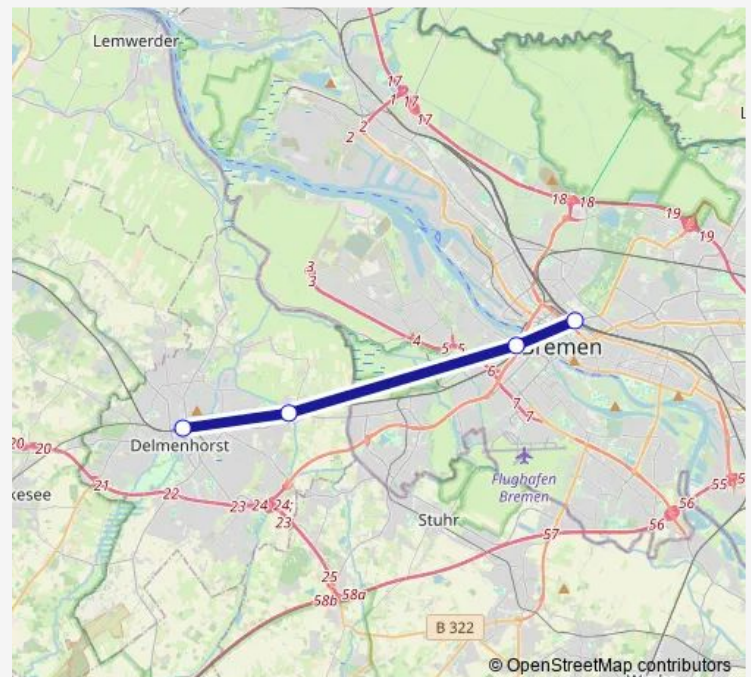

Friday —

Saturday —

Sunday —

Route info

Direction: Delmenhorst

Stops: 4

Trip Duration: 0 hour 28 min

■ Rs4

Direction

Hude(Oldb) — Nordenham

8 stops

[Open route schedule](#)

Hude(Oldb)

Berne

Elsfleth

Kirchhammelwarden

Brake(Unterweser)

Rodenkirchen(Oldb)

Kleinensiel

Nordenham

Route schedule

Hude(Oldb) — Nordenham

Monday	—
Tuesday	22:40-23:40
Wednesday	00:44-23:40
Thursday	00:44-23:40
Friday	00:44
Saturday	—
Sunday	—

Route info

Direction: Hude(Oldb)

Stops: 8

Trip Duration: 1 hour 20 min

Direction

Bremen Hbf — Delmenhorst

4 stops

[Open route schedule](#)

Bremen Hbf