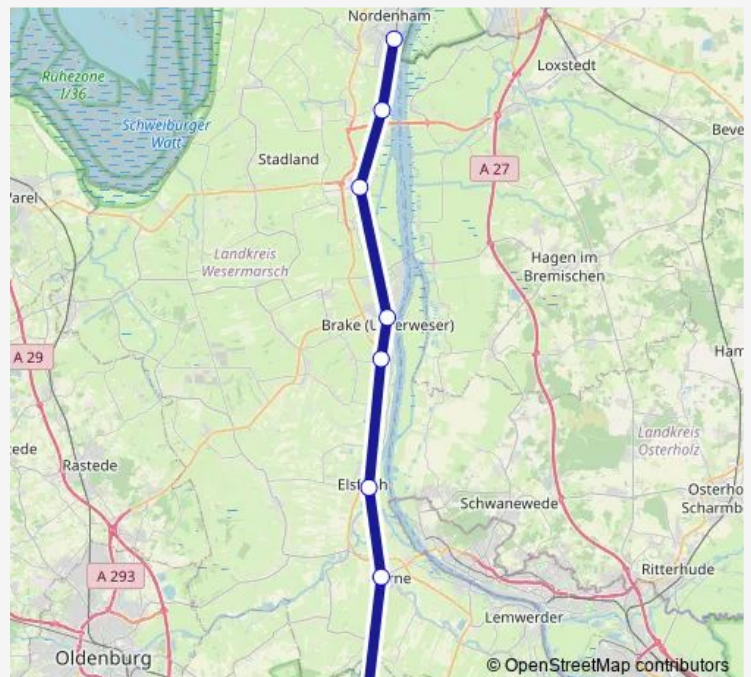

Rodenkirchen(Oldb)

Brake(Unterweser)

Kirchhammelwarden

Elsfleth

Berne

Route schedule

Nordenham — Berne

Monday —

Tuesday 22:08-23:08

Wednesday 22:08-23:08

Thursday 22:08-23:08

Friday —

Saturday —

Sunday —

Route info

Direction: Nordenham

Stops: 7

Trip Duration: 1 hour 6 min

■ Rs4

Direction

Hude — Nordenham

8 stops

[Open route schedule](#)

Hude

Berne

Elsfleth

Kirchhammelwarden

Brake(Unterweser)

Rodenkirchen(Oldb)

Kleinensiel

Nordenham

Route schedule