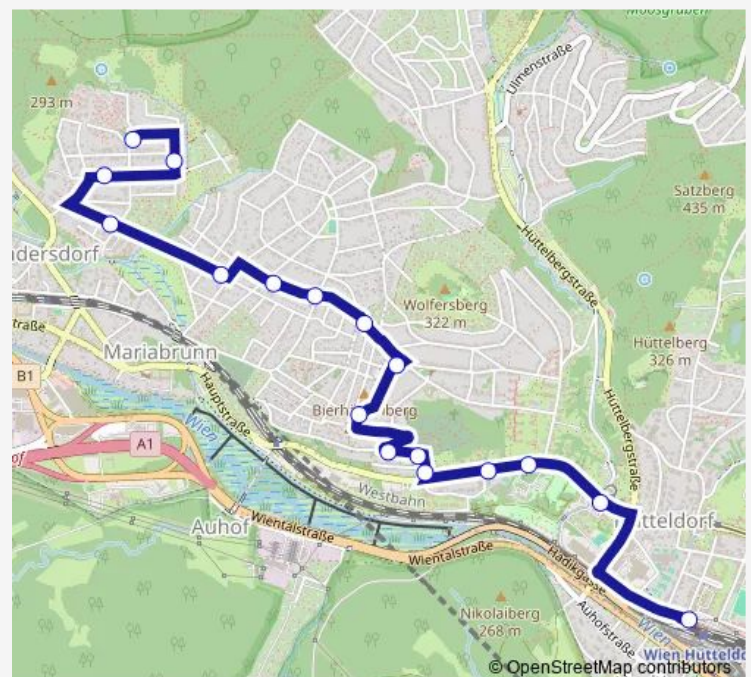

Glossystraße

Josef-Ressel-Straße

Hüttergasse

Ferdinand-Frey-Weg

Wolfersberg, Schöffelplatz

Route schedule

Hütteldorf S+U — Wolfersberg, Schöffelplatz

Monday	04:52-00:53 ⁺¹
Tuesday	04:52-00:53 ⁺¹
Wednesday	04:52-00:53 ⁺¹
Thursday	04:52-00:53 ⁺¹
Friday	04:52-00:53 ⁺¹
Saturday	04:52-00:53 ⁺¹
Sunday	04:52-00:53 ⁺¹

Route info

Direction: Hütteldorf S+U

Stops: 15

Trip Duration: 0 hour 14 min

49A — Wolfersberg, Schöffelplatz - Hütteldorf

Direction

Wolfersberg, Schöffelplatz — Hütteldorf S+U

17 stops

Sunday

—

Route info

Direction: Wolfersberg, Schöffelplatz

Stops: 17

Trip Duration: 0 hour 16 min

Direction

Hütteldorf S+U — Wolfersberg, Schöffelplatz

Route info

Direction: Wolfersberg, Schöffelplatz

Stops: 17

Trip Duration: 0 hour 15 min

49A Bus time schedules and route maps are available in an offline PDF at busmaps.com. Use the busmaps.com website to see live bus times, train schedule or subway schedule, and step-by-step directions for all public transit in Vienna