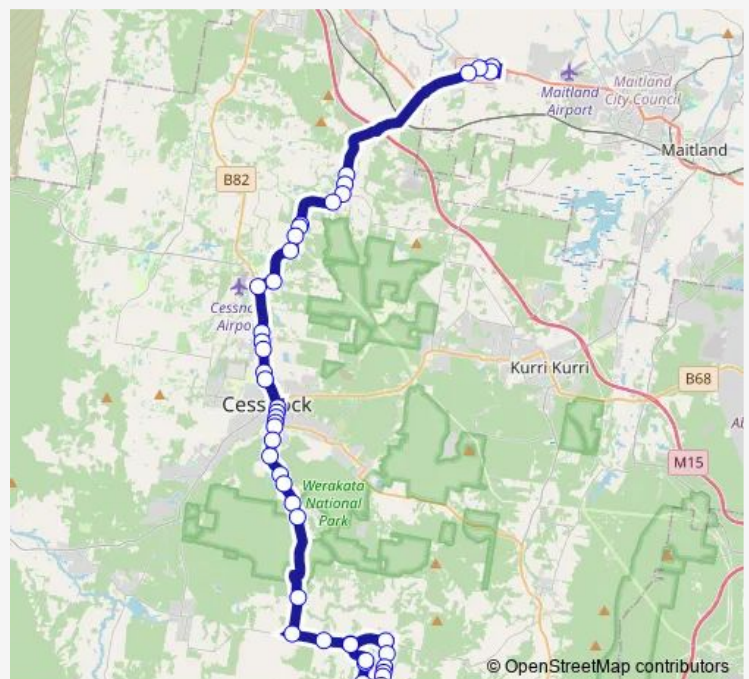

Wine Country Dr Opp Calvary Cessnock Retirement Community

108 Allandale Rd

Vincent St At Edward St

Route schedule

All Saints College, New England Hwy — Sandy Creek Rd At Swans Lane

Monday 15:30

Tuesday 15:30

Wednesday 15:30

Thursday 15:30

Friday 15:30

Saturday —

Sunday —

Route info

Direction: All Saints College, New England Hwy

Stops: 44

Trip Duration: 0 hour 50 min

S924 — Quorrobolong to St Patricks Ps

Cessnock City Council, Vincent St

Vincent St Before Hall St

Vincent St Before Aberdare Rd

Vincent St Opp Rover Depot

Vincent St At Jeffries St

Route info

Direction: Sandy Creek Rd At Quorrobolong Rd

Stops: 38

Trip Duration: 1 hour 10 min

Allandale Rd After Jurd St

Calvary Cessnock Retirement Community, Wine Country Dr

Allandale Rd Before O'Connors Rd