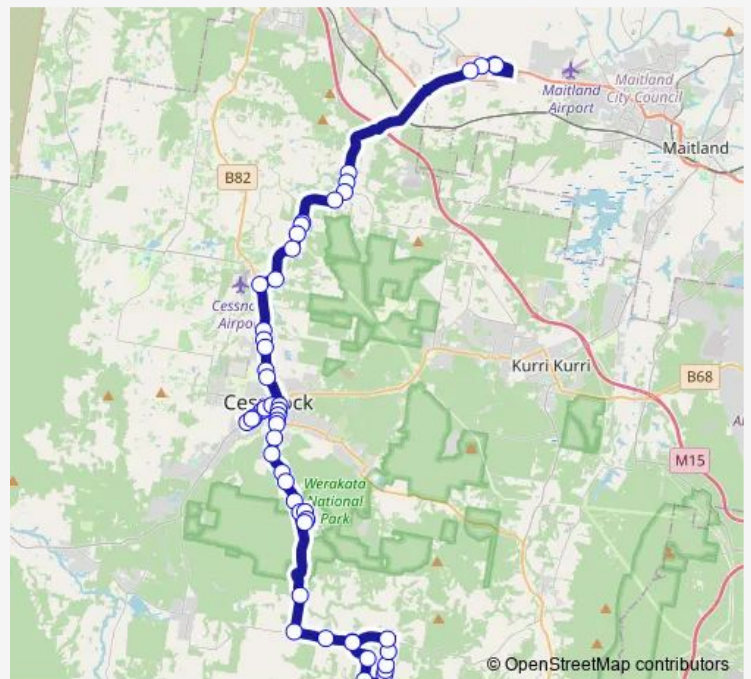

Route schedule

St Joseph's College, New England Hwy — Sandy Creek Rd At Swans Lane

Monday	15:30
Tuesday	15:30
Wednesday	15:30
Thursday	15:30
Friday	15:30
Saturday	—
Sunday	—

Route info

Direction: St Joseph's College, New England Hwy

Stops: 54

Trip Duration: 1 hour 2 min

S924 — All Saints College to Quorrobolong

Wollombi Rd Opp Florence St

Cessnock West Public School, Wollombi Rd

Wollombi Rd At Campbell St

Wollombi Rd Opp Chidgey St

Wollombi Rd Opp Cessnock West Public School

Vincent St Opp Jeffries St

Rover Depot, Vincent St

Route schedule

Sandy Creek Rd At Quorrobolong Rd — New England Hwy
After Robert Rd (Temp Stop)

Monday 07:25

Tuesday 07:25

Wednesday 07:25

Thursday 07:25

Friday 07:25

Saturday —

Sunday —

Route info

Direction: Sandy Creek Rd At Quorrobolong Rd

Stops: 48

Trip Duration: 1 hour 15 min

Vincent St Before Hall St