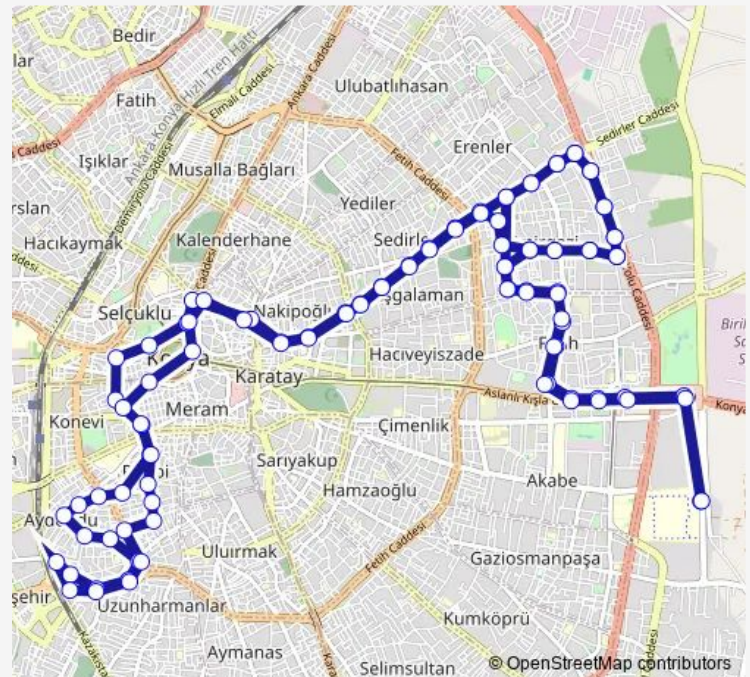

### Route schedule

Şifa — Şifa

Monday	06:40-18:00
Tuesday	06:40-18:00
Wednesday	06:40-18:00
Thursday	06:40-18:00
Friday	06:40-18:00
Saturday	07:05-18:00
Sunday	07:00-19:00

### Route info

Direction: Şifa

Stops: 101

Trip Duration: 1 hour 45 min

15-A — Aydođdu - Aydođdu

Eser

Ergülü

Akçaova