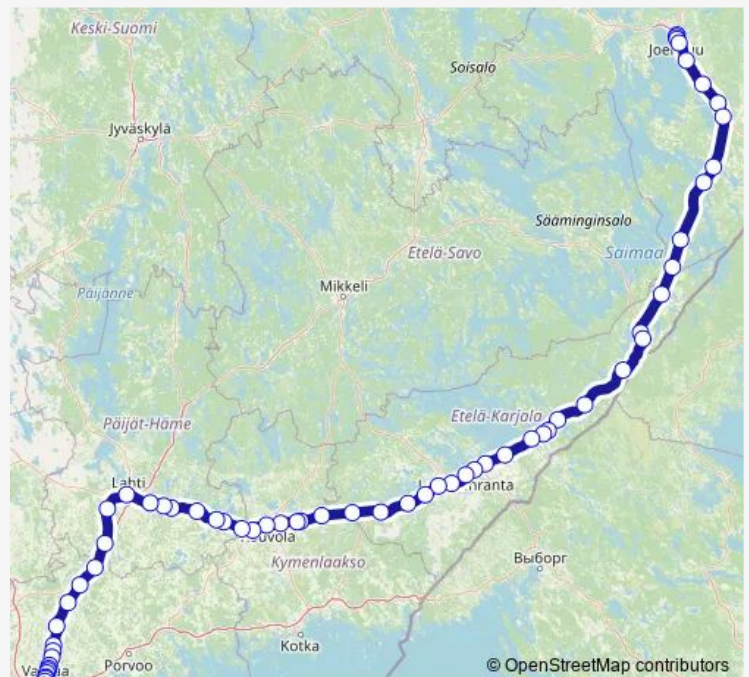

Monday 12:10

Tuesday 12:10

Wednesday 12:10

Thursday 12:10

Friday 12:10

Saturday 12:10

Sunday 12:10

Route info

Direction:

Stops: 0

Trip Duration: – min

■ IC 8 — Joensuu - Helsinki

Direction

Joensuu — Helsinki

69 stops

[Open route schedule](#)