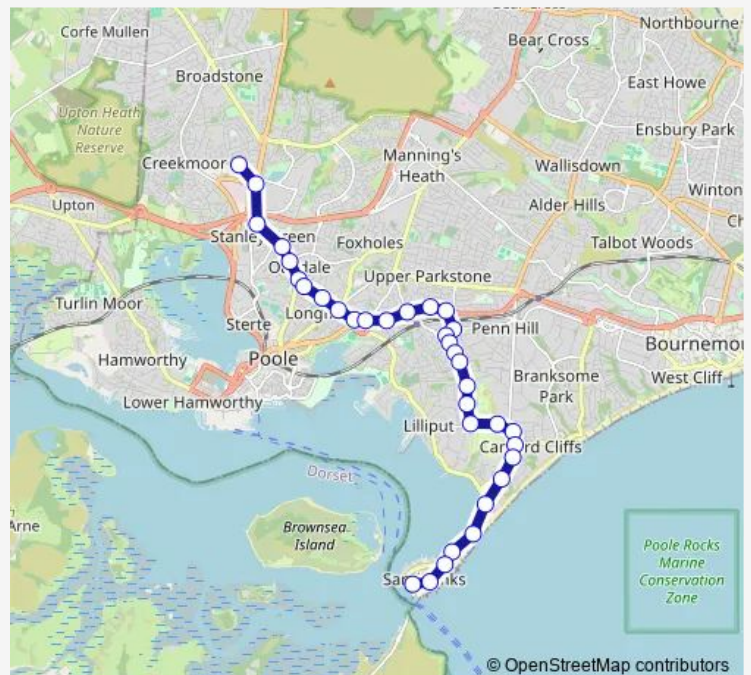

Durlston Road

Alton Road

Blake Hill Crescent

Route schedule

Parkstone Grammar School — Ferry Approach

Monday 15:30

Tuesday 15:30

Wednesday 15:30

Thursday 15:30

Friday 15:30

Saturday —

Sunday —

Route info

Direction: Parkstone Grammar School

Stops: 34

Trip Duration: 0 hour 41 min

Thursday 07:21

Friday 07:21

Saturday —

Sunday —

Route info

Direction: Ferry Approach

Stops: 34

Trip Duration: 0 hour 54 min

Shah of Persia

Harbour Hill Road

Pound Lane

New Inn

Service Station

Heath Avenue

The Fleetsbridge

Hatch Pond Road