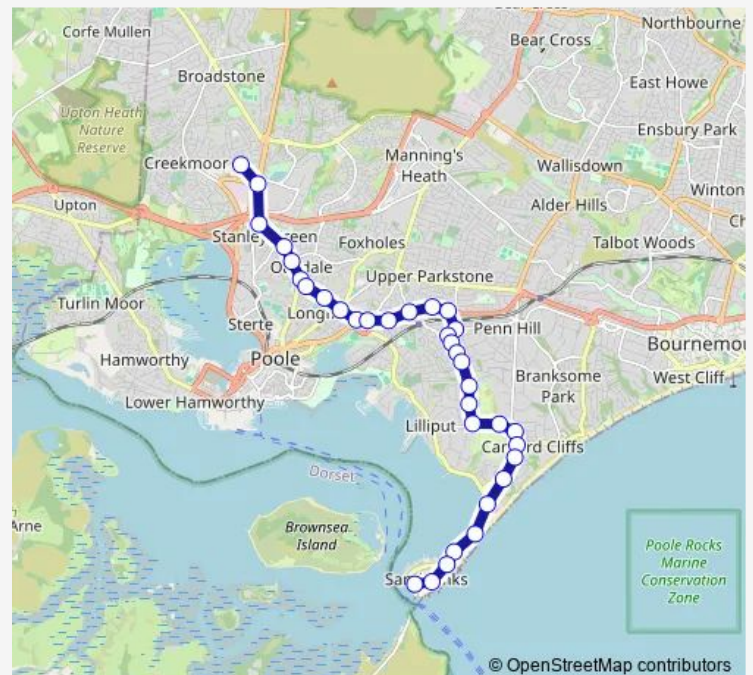

Durlston Road

Alton Road

Blake Hill Crescent

Route schedule

Parkstone Grammar School — Ferry Approach

Monday 15:30

Tuesday 15:30

Wednesday 15:30

Thursday 15:30

Friday 15:30

Saturday —

Sunday —

Route info

Direction: Parkstone Grammar School

Stops: 34

Trip Duration: 0 hour 41 min

Thursday 07:21

Friday 07:21

Saturday —

Sunday —

Route info

Direction: Ferry Approach

Stops: 34

Trip Duration: 0 hour 54 min

Shah of Persia

Harbour Hill Road

Pound Lane

New Inn

Service Station

Heath Avenue

The Fleetsbridge

Hatch Pond Road