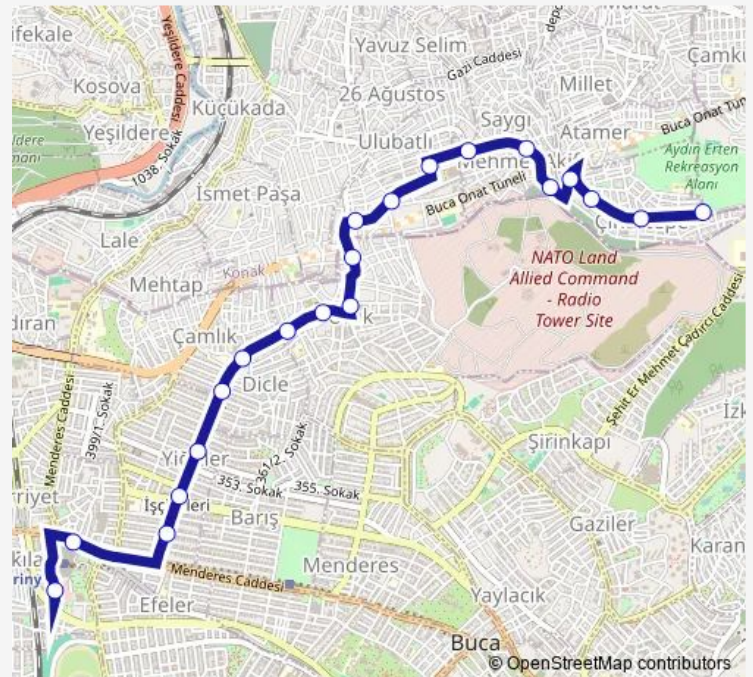

Saturday 06:35-22:20

Sunday 06:35-22:20

Route info

Direction: Çınartepe

Stops: 22

Trip Duration: 0 hour 32 min

441 — Çınartepe - Şirinyer Aktarma Merkezi

BusMaps