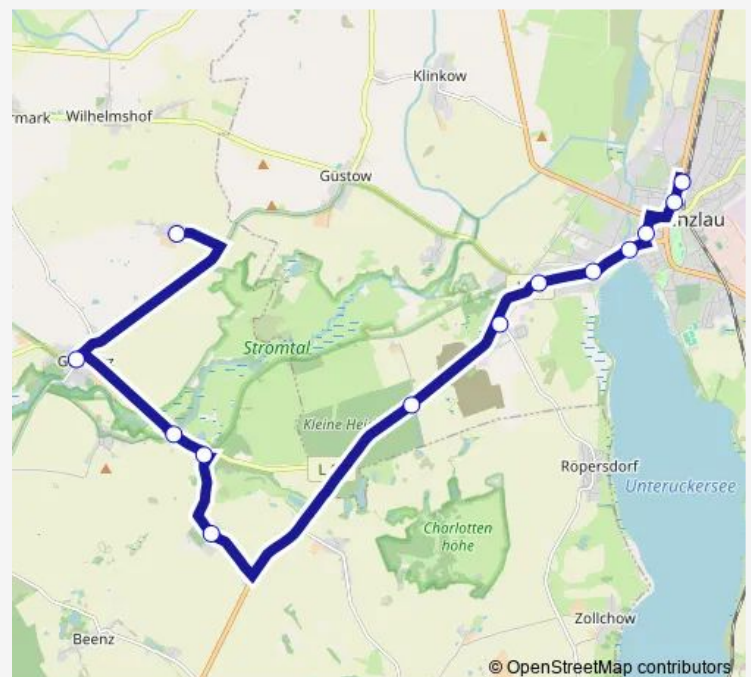

Klein Sperrenwalde, Dorf

Gollmitz (UM), Schule

Gollmitz (UM), Dorf

Route schedule

Prenzlau, Berliner Str./B 109 — Gollmitz (UM), Dorf

Monday 07:17

Tuesday 07:17

Wednesday 07:17

Thursday 07:17

Friday 07:17

Saturday —

Sunday —

Route info

Direction: Prenzlau, Berliner Str./B 109

Stops: 13

Trip Duration: 0 hour 38 min

441

BusMaps

Direction

Prenzlau, Gymnasium Friedhofstr. — Gollmitz (UM), Dorf

14 stops

[Open route schedule](#)

Prenzlau, Gymnasium Friedhofstr.

Prenzlau, Friedhofsstr.