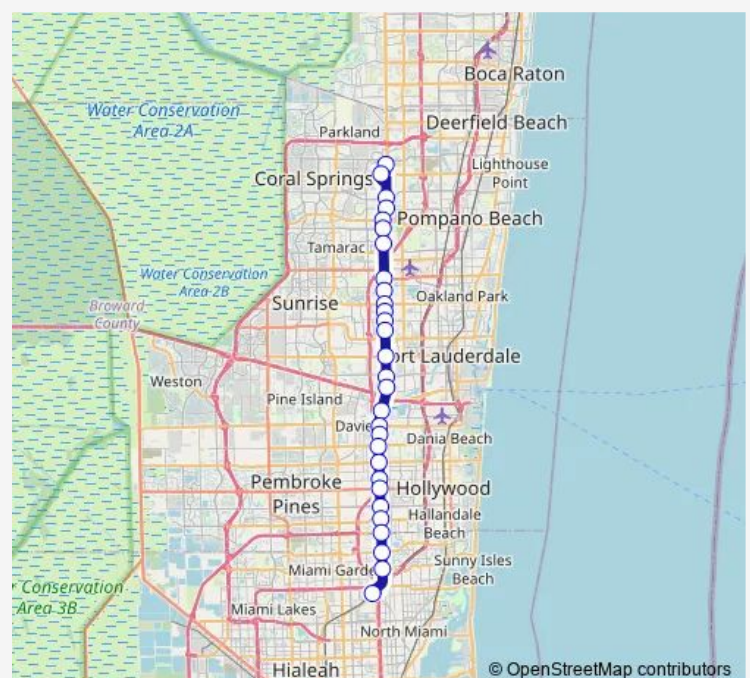

US 441/Sheridan Street

US 441 & Stirling Road

US 441/Southwest 54th Street

US 441/Griffin Road (North)

US 441/Oakes Road

US 441/Riverland Road

US 441/Davie Boulevard

US 441 & Broward Boulevard

Tuesday 05:00-20:00

Wednesday 05:00-20:00

Thursday 05:00-20:00

Friday 05:00-20:00

Saturday —

Sunday —

Route info

Direction: Golden Glades Park & Ride

Stops: 29

Trip Duration: 1 hour 43 min

441 — 441 Breeze

US 441/Northwest 41st Street

US 441/Commercial Boulevard

US 441/Kimberly Boulevard

US 441/Southgate Boulevard

US 441/Atlantic Boulevard

[Open route schedule](#)

US 441 & Turtle Creek Drive (South)

Turtle Creek Drive/Sample Road (South)

US 441/Royal Palm Boulevard

US 441/Coconut Creek Parkway

US 441 & Atlantic Boulevard

US 441/Southgate Boulevard