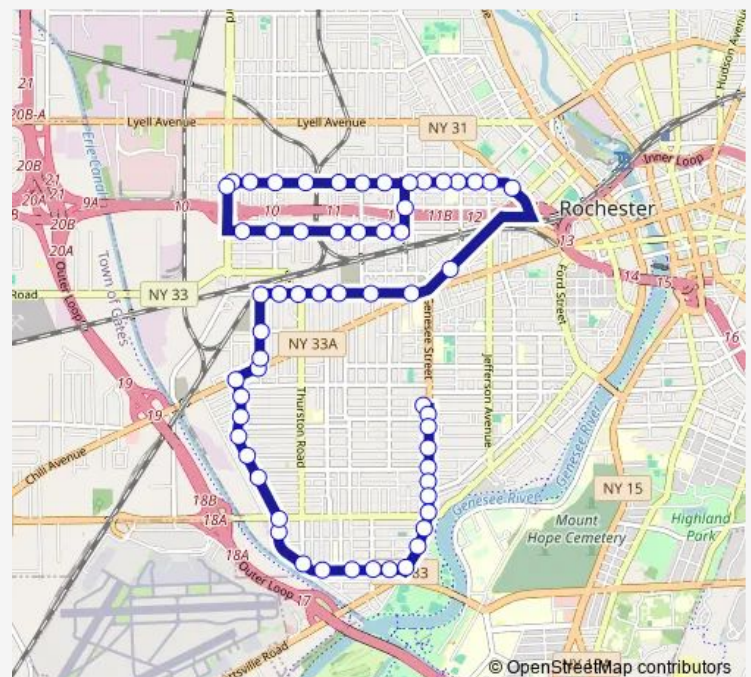

### Route schedule

Jay & Whitney — Wilson Commencement Hs

Monday 06:30

Tuesday 06:30

Wednesday 06:30

Thursday 06:30

Friday 06:30

Saturday —

### Route info

Direction: Jay & Whitney

Stops: 55

Trip Duration: 0 hour 45 min

441 — Dutchtown-19th Ward NW/Genese

Jay & Grape

Broad & Romeyn

Brown & Hertel

## Route info

Direction: Wilson Commencement Hs

Stops: 58

Trip Duration: 0 hour 44 min

Lincoln & Chili

Lincoln & Forbes

Lincoln & West

West & Depew