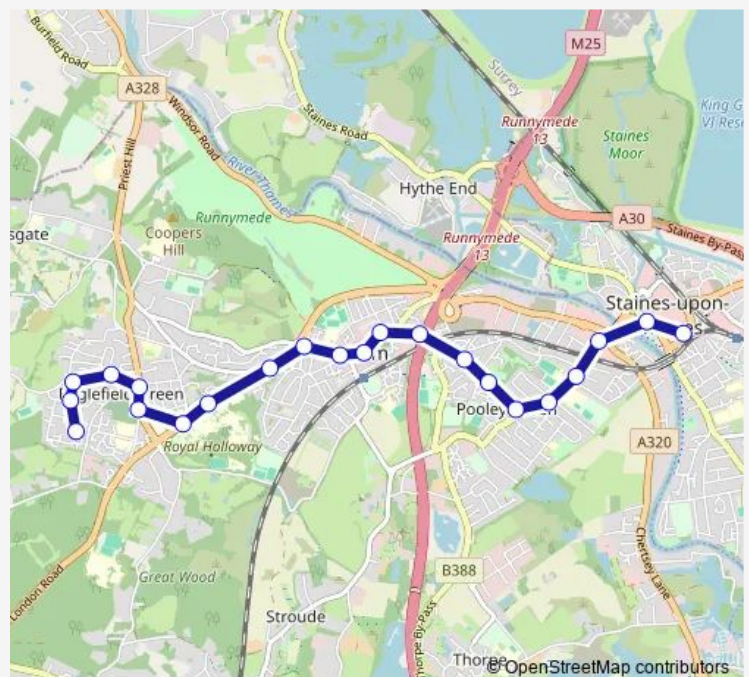

Larchwood Drive

### Route schedule

Elmsleigh Bus Station — Elmbank Avenue

Monday 06:29-19:35

Tuesday 06:29-19:35

Wednesday 06:29-19:35

Thursday 06:29-19:35

Friday 06:29-19:35

Saturday 07:20-19:40

### Route info

Direction: Elmsleigh Bus Station

Stops: 22

Trip Duration: 0 hour 24 min

441 — Englefield Green - Egham - Staines

BusMaps

## Direction

Elmbank Avenue — Elmsleigh Bus Station

25 stops

[Open route schedule](#)

Elmbank Avenue

Cherrywood Avenue

Beechtree Avenue

Larchwood Drive