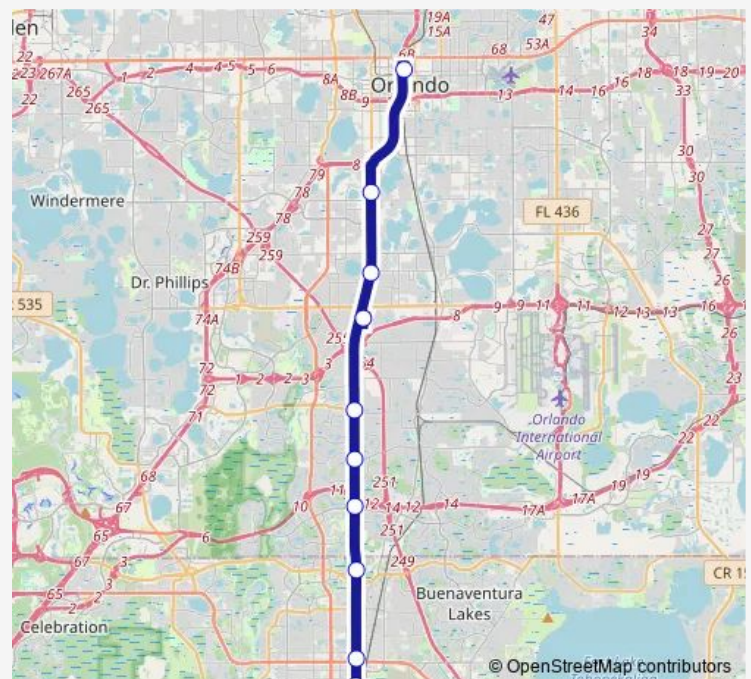

### Route schedule

Pleasant ST AND Neptune Rd — N Garland AVE AND W Amelia St

Monday 06:00-17:50

Tuesday 06:00-17:50

Wednesday 06:00-17:50

Thursday 06:00-17:50

Friday 06:00-17:50

Saturday —

### Route info

Direction: Pleasant ST AND Neptune Rd

Stops: 10

Trip Duration: 0 hour 57 min

441 — Fastlink 441

**Direction**

N Garland AVE AND W Amelia St — Pleasant ST AND Neptune Rd

10 stops