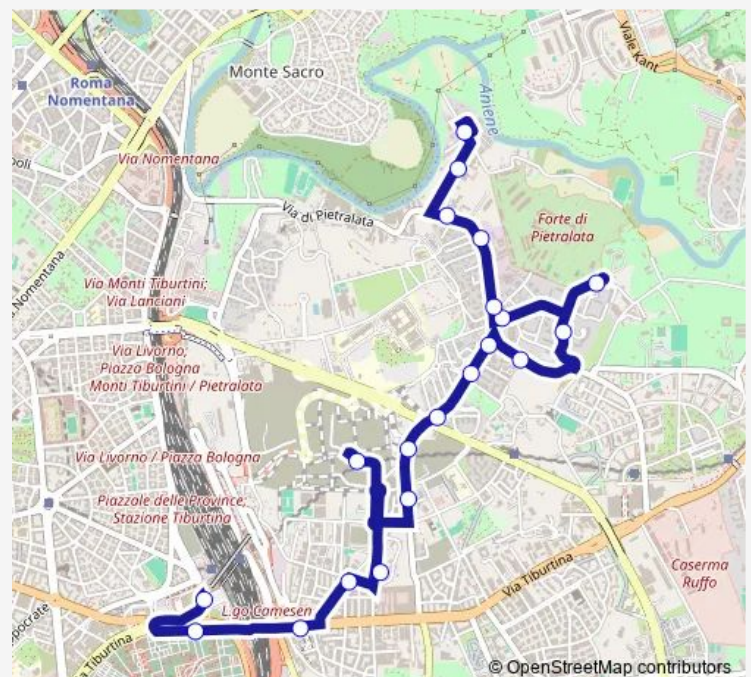

### Route schedule

Casale Rocchi — Staz.ne Tiburtina (MB)

Monday 05:50-22:20

Tuesday 05:50-22:20

Wednesday 05:50-22:20

Thursday 05:50-22:20

Friday 05:50-22:20

Saturday 05:50-22:20

### Route info

Direction: Casale Rocchi

Stops: 18

Trip Duration: 0 hour 25 min

© OpenStreetMap contributors