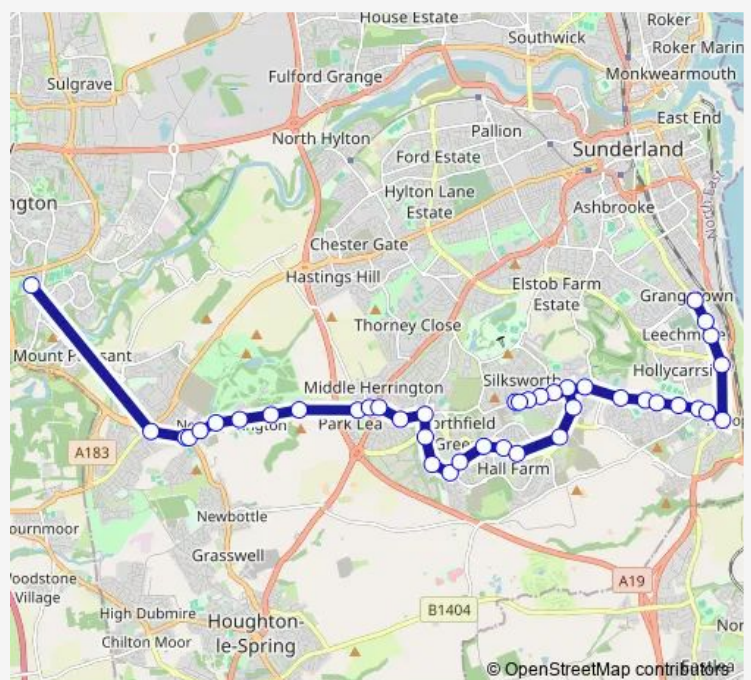

Thursday 15:27

Friday 15:27

Saturday —

Sunday —

Route info

Direction: St Robert Of Newminster Catholic School

Stops: 41

Trip Duration: 0 hour 43 min

441

Burdon Road-Closeburn Square

Burdon Road-Myrtle Grove

Tunstall Village Road

Tunstall Village Road

Silksworth Terrace-Frances Street

Silksworth Terrace-Cambridge Road

Vicarage Farm Estate

The Village

Ryhope Road-Marine Drive

Ryhope Road-Rhoda Terrace

Ryhope Road-Ayton Avenue

Ryhope Road - Carnegie Street

Direction

The Village — St Robert Of Newminster Catholic School

52 stops

Friday 07:35

Saturday —

Sunday —

Route info

Direction: The Village

Stops: 52

Trip Duration: 1 hour 0 min

Doxford Park Way-Melgrave Drive