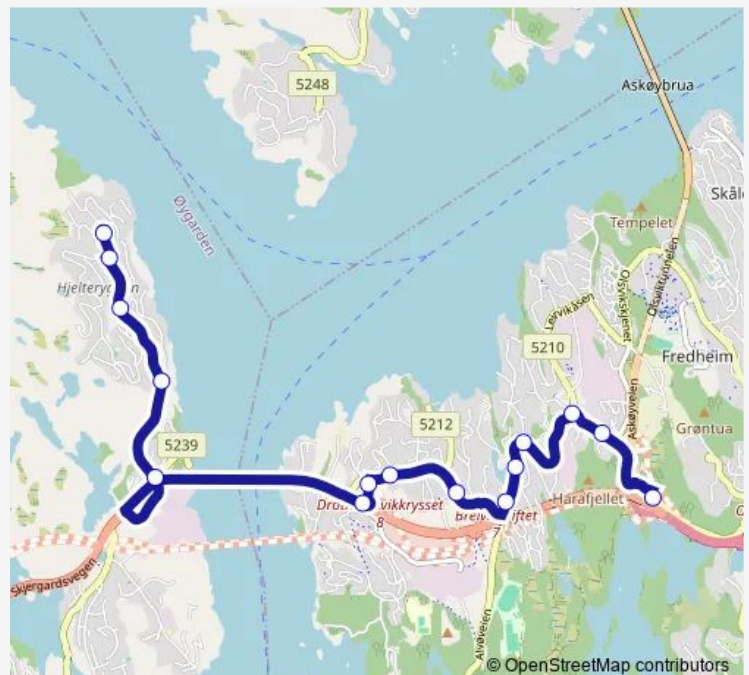

Thursday 06:25-23:22

Friday 06:25-23:22

Saturday 06:54-22:53

Sunday 10:50-20:50

Route info

Direction: Hjelteryggen snuplass

Stops: 23

Trip Duration: 0 hour 32 min

Arefjordsjøen

Arefjord

Arefjord grustak

Storskaret

Straume idrettspark

Instamyra

Lonavegen

Straume terminal