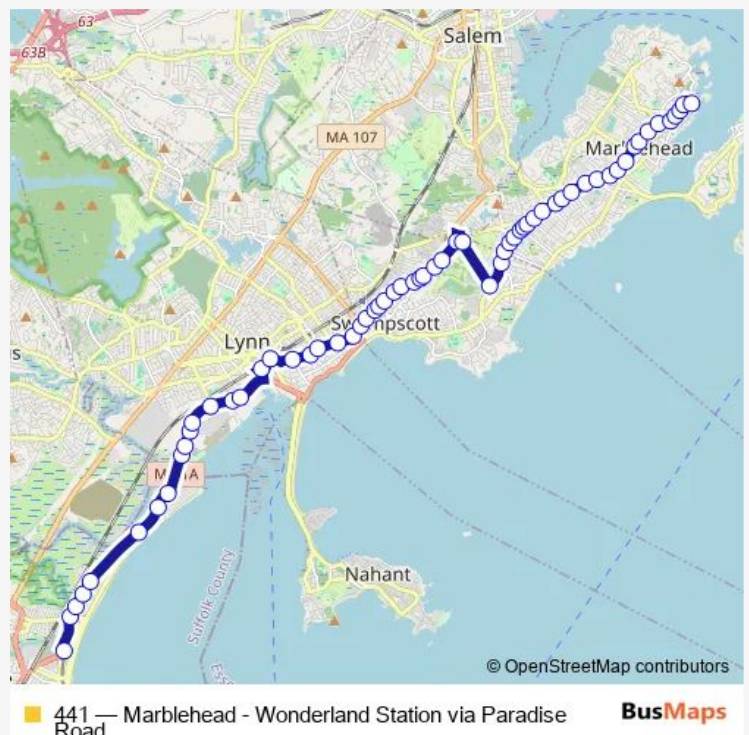

### Route info

Direction: 7 Franklin St @ Fire House

Stops: 65

Trip Duration: 0 hour 48 min

Humphrey St @ Palmer Rd

Humphrey St @ Clifton Ave

Humphrey St @ Tufts St

Humphrey St @ Ruby Ave