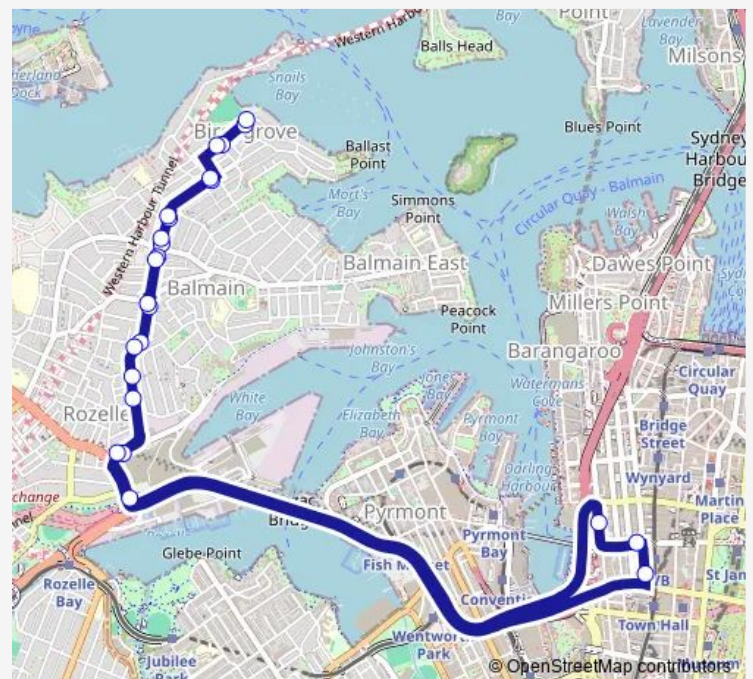

### Route schedule

Grove St Opp Birchgrove Oval — Birchgrove Oval, Grove St

Monday 09:28-16:28

Tuesday 09:28-16:13

Wednesday 09:28-16:13

Thursday 09:28-16:13

Friday 09:28-16:13

Saturday 09:29-16:23

### Route info

Direction: Grove St Opp Birchgrove Oval

Stops: 29

Trip Duration: 1 hour 7 min

441 — City Art Gallery to Birchgrove via QVB (Loop Service)

Mullens St After Mansfield St

Mullens St At Reynolds St