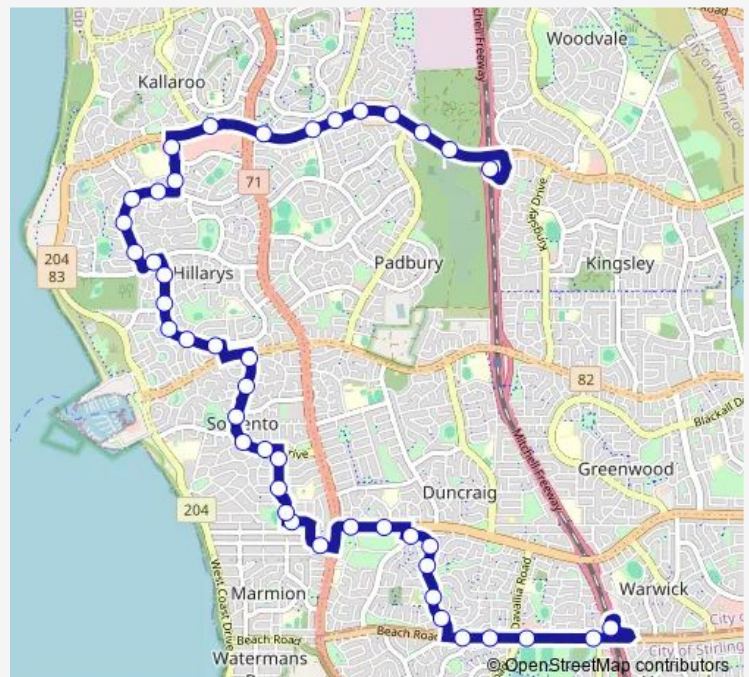

Waterford Dr Before Lymburner Dr

Waterford Dr Before Waraker Rd

### Route schedule

Whitfords Stn Stand 5 — Warwick Stn Stand 1

Monday 07:45

Tuesday 07:45

Wednesday 07:45

Thursday 07:45

Friday 07:45

Saturday —

### Route info

Direction: Whitfords Stn Stand 5

Stops: 44

Trip Duration: 0 hour 46 min

441

Seacrest Dr After Hepburn Av

Seacrest Dr After Ashmore Wy

Seacrest Dr After Lancett Ct