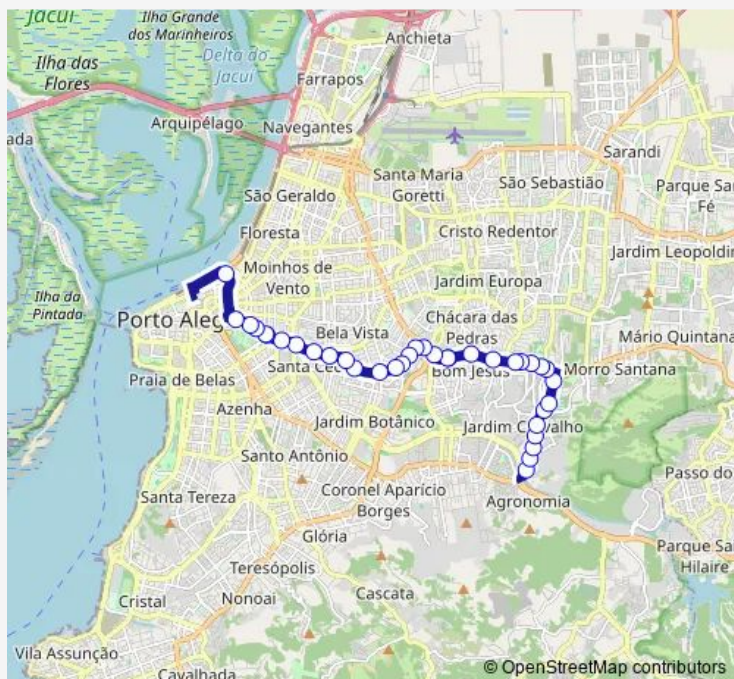

Saturday 05:55-23:50

Sunday 06:35-23:50

Route info

Direction: Julio DE Castilhos

Stops: 37

Trip Duration: 0 hour 32 min

441 — Antonio DE Carvalho

Protasio Alves

Stops: 36

Trip Duration: 0 hour 33 min

PROTASIO ALVES

PROTASIO ALVES

PROTASIO ALVES

Protasio Alves

Protasio Alves

Oswaldo Aranha