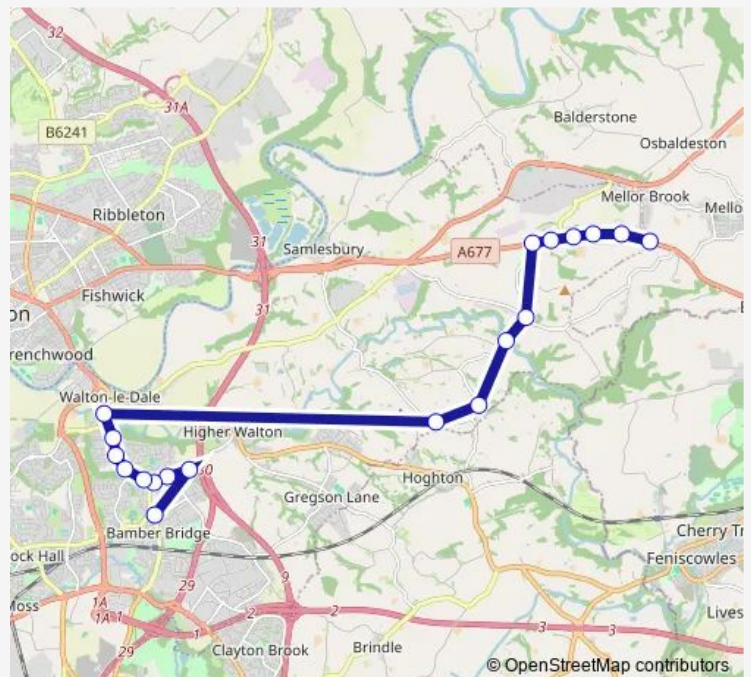

### Direction

Station Road — The Windmill

19 stops

[Open route schedule](#)

Station Road

Walton Le Dale HS

School Lane Nursery

School Lane Garage

### Route schedule

Station Road — The Windmill

Monday 15:10

Tuesday 15:10

Wednesday 15:10

Thursday 15:10

Friday 15:10

Saturday —

### Route info

Direction: Station Road

Stops: 19

Trip Duration: 0 hour 29 min

441 — Mellor Brook - Walton Le Dale HS

**Direction**

The Windmill — Walton Le Dale HS

18 stops