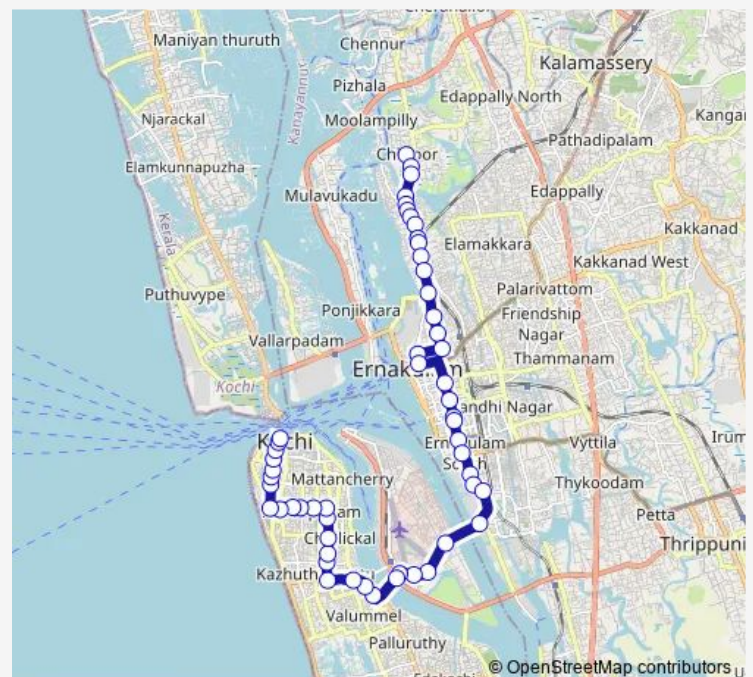

Maharajas Ground Metro

### Route schedule

Chittoor Temple — Fort Kochi Stand

Monday 06:00

Tuesday 06:00

Wednesday 06:00

Thursday 06:00

Friday 06:00

Saturday 06:00

### Route info

Direction: Chittoor Temple

Stops: 54

Trip Duration: 1 hour 2 min

Chittoor Temple ↔ Fort Kochi

Maharajas Ground

Jose Junction

Pallimukku Junction

## Route info

Direction: Fort Kochi Stand

Stops: 59

Trip Duration: 1 hour 2 min

Airport

Vathuruthy

Naval Base

Thevara Junction