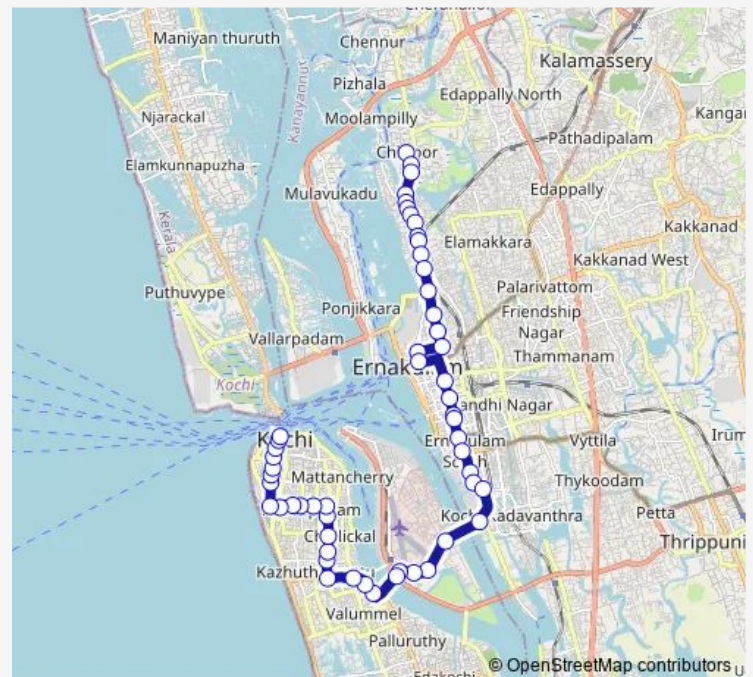

Maharajas Ground Metro

### Route schedule

Chittoor Temple — Fort Kochi Stand

Monday 06:00

Tuesday 06:00

Wednesday 06:00

Thursday 06:00

Friday 06:00

Saturday 06:00

### Route info

Direction: Chittoor Temple

Stops: 54

Trip Duration: 1 hour 2 min

Chittoor Temple ↔ Fort Kochi

Maharajas Ground

Jose Junction

Pallimukku Junction

## Route info

Direction: Fort Kochi Stand

Stops: 59

Trip Duration: 1 hour 2 min

Airport

Vathuruthy

Naval Base

Thevara Junction