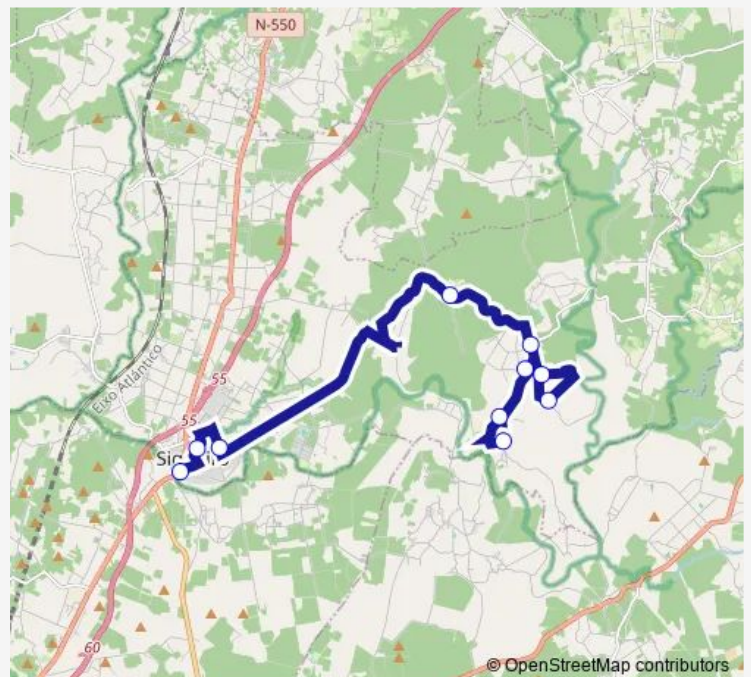

Bus Xg800010 Sigüeiro - Cardama 1 (por Cardama)

[Go to website](#)**Direction**

Sigüeiro — Cardama 1

10 stops

[Open route schedule](#)

Sigüeiro

Centro Saude Oroso

IES DE Oroso

Sigüeiro — Cardama 1

Monday 14:15

Tuesday 13:30-14:15

Wednesday 14:15-18:20

Thursday 14:15

Friday 14:15

Saturday —

Sunday —

Route info

Direction: Sigüeiro

Stops: 10

Trip Duration: 0 hour 27 min

■ Xg800010 — Sigüeiro - Cardama 1 (por Cardama)

Direction

Cardama 1 — Sigüeiro

10 stops

Thursday 07:52

Friday 07:52

Saturday —

Sunday —

Route info

Direction: Cardama 1

Stops: 10

Trip Duration: 0 hour 27 min