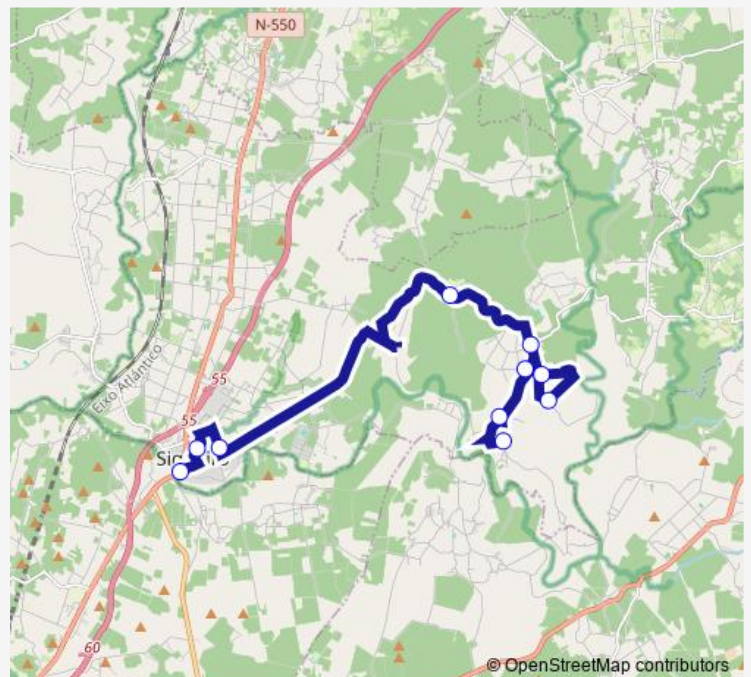

Bus Xg800010 Sigüeiro - Cardama 1 (por Cardama)

[Go to website](#)

Direction

Sigüeiro — Cardama 1

10 stops

[Open route schedule](#)

Sigüeiro

Centro Saude Oroso

Route schedule

Sigüeiro — Cardama 1

Monday 14:15

Tuesday 13:30-14:15

Wednesday 14:15-18:20

Thursday 14:15

Friday 14:15

Saturday —

Sunday —

Route info

Direction: Sigüeiro

Stops: 10

Trip Duration: 0 hour 27 min

Xg800010 — Sigüeiro - Cardama 1 (por Cardama)

Direction

Cardama 1 — Sigüeiro

Wednesday 07:52-15:52

Thursday 07:52

Friday 07:52

Saturday —

Sunday —

Route info

Direction: Cardama 1

Stops: 10