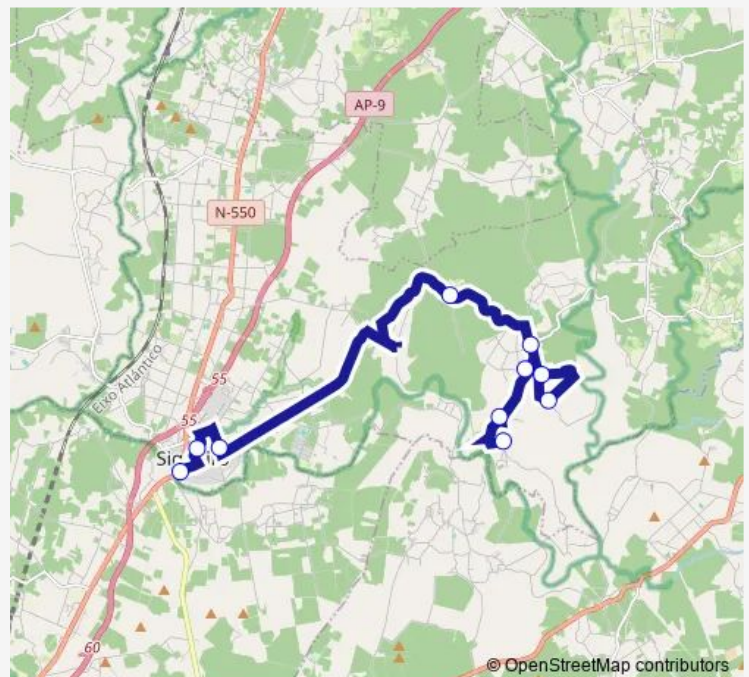

Bus XG800010 Sigüeiro - Cardama 1 (por Cardama)

[Go to website](#)**Direction**

Sigüeiro — Cardama 1

10 stops

[Open route schedule](#)

Sigüeiro

Centro Saude Oroso

IES DE Oroso

Sigüeiro — Cardama 1

Monday 14:15

Tuesday 13:30-14:15

Wednesday 14:15-18:20

Thursday —

Friday 14:15

Saturday —

Sunday —

Route info

Direction: Sigüeiro

Stops: 10

Trip Duration: 0 hour 27 min

■ XG800010 — Sigüeiro - Cardama 1 (por Cardama)

BusMaps

Direction

Cardama 1 — Sigüeiro

Wednesday 07:52-15:52

Thursday —

Friday 07:52

Saturday —

Sunday —

Route info

Direction: Cardama 1

Stops: 10