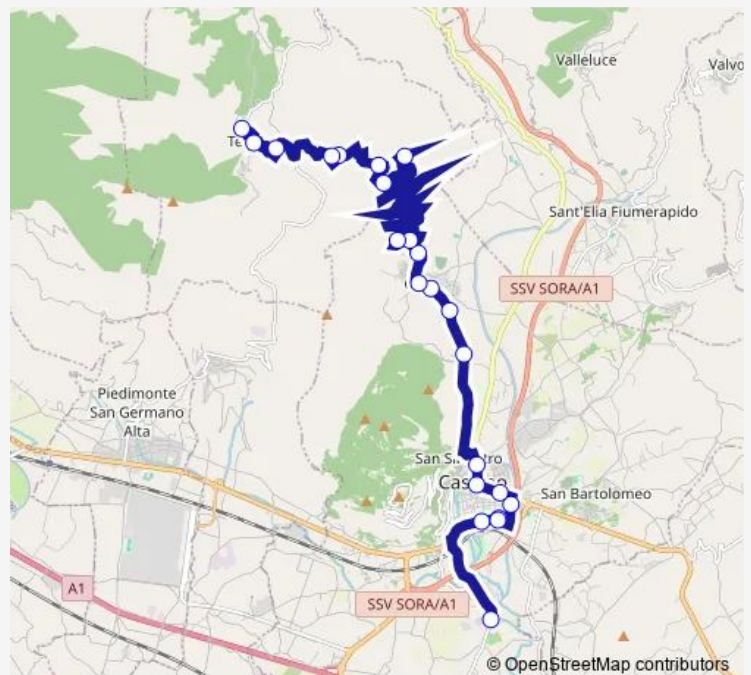

Friday 14:30

Saturday —

Sunday —

Route info

Direction: Cassino | Ponte Marozzo # f8251

Stops: 23

Trip Duration: 1 hour 0 min

Cassino - Terelle # Cs922a