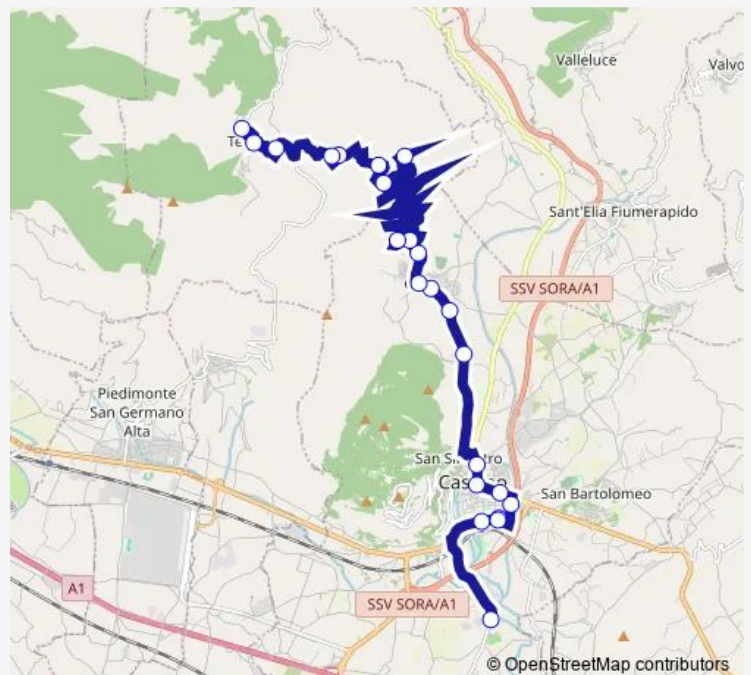

TERELLE | Via Cassino (Km 16) # f7900

TERELLE | Viale Caduti (Km 17) # f7901

Route schedule

CASSINO | Ponte Marozzo # f8251 — TERELLE | Via Roma # f7904

Monday	14:30
Tuesday	14:30
Wednesday	14:30
Thursday	14:30
Friday	14:30
Saturday	—
Sunday	—

Route info

Direction: CASSINO | Ponte Marozzo # f8251

Stops: 23

Trip Duration: 1 hour 0 min

Cassino - Terelle # Cs922a

TERELLE | Viale Caduti Via Crocella # f7902

TERELLE | Via Roma # f7904

Bus time schedules and route maps are available in an offline PDF at busmaps.com. Use the busmaps.com website to see live bus times, train schedule or subway schedule, and step-by-step directions for all public transit in Cassino