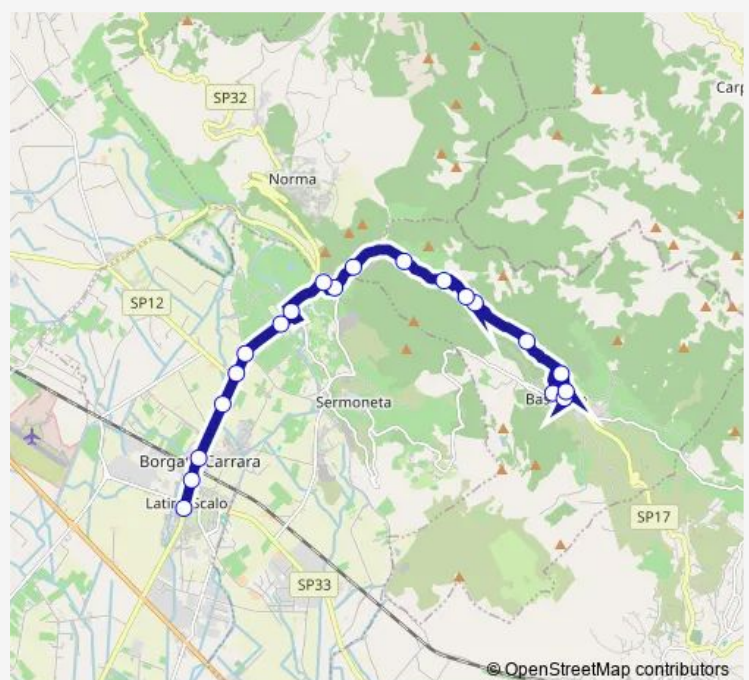

Direction

Bassiano via dei Martiri # f2628 — Latina | Viale Stazione
Via Oleandro # f3064

20 stops

[Open route schedule](#)

Bassiano via dei Martiri # f2628

Bassiano | Via Valvisciolo Viale Martiri # f3143

Sermoneta | Via Pastine Via Irto # f3062

Latina | Viale Stazione Via Olmo # f3063

Latina | Viale Stazione Via Oleandro # f3064

Route schedule

Bassiano via dei Martiri # f2628 — Latina | Viale Stazione
Via Oleandro # f3064

Monday 18:30

Tuesday 18:30

Wednesday 18:30

Thursday 18:30

Friday 18:30

Saturday —

Sunday —

Route info

Direction: Bassiano via dei Martiri # f2628

Stops: 20

Trip Duration: 0 hour 24 min

Bus time schedules and route maps are available in an offline PDF at busmaps.com. Use the busmaps.com website to see live bus times, train schedule or subway schedule, and step-by-step directions for all public transit in Bassiano