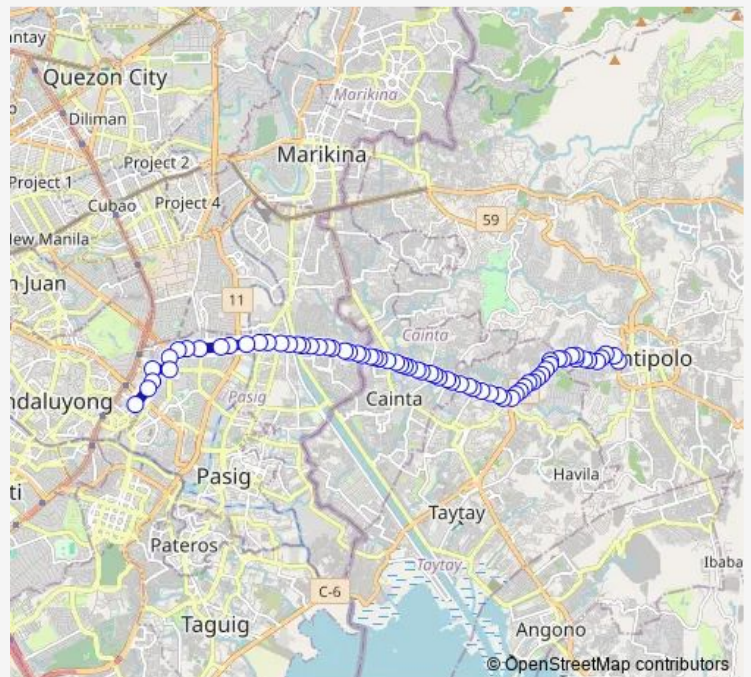

Ortigas Avenue Extension, Tatay, Manila

Ortigas Avenue Extension, Tatay, Manila

Route schedule

Ortigas Avenue Extension / L. Sumulong Memorial Cir Intersection, Antipolo City, Manila — Sheridan / United Street, Mandaluyong City, Manila

Monday	00:00
Tuesday	00:00
Wednesday	00:00
Thursday	00:00
Friday	00:00
Saturday	00:00
Sunday	00:00

Route info

Direction: Ortigas Avenue Extension / L. Sumulong Memorial Cir Intersection, Antipolo City, Manila

Stops: 71

Trip Duration: 1 hour 9 min

■ Antipolo - Edsa/Shaw Blvd.

Ortigas Avenue Extension, Tatay, Manila

Ortigas Avenue Extension, Tatay, Manila

Ortigas Avenue Extension / Diamond Intersection, Tatay, Manila