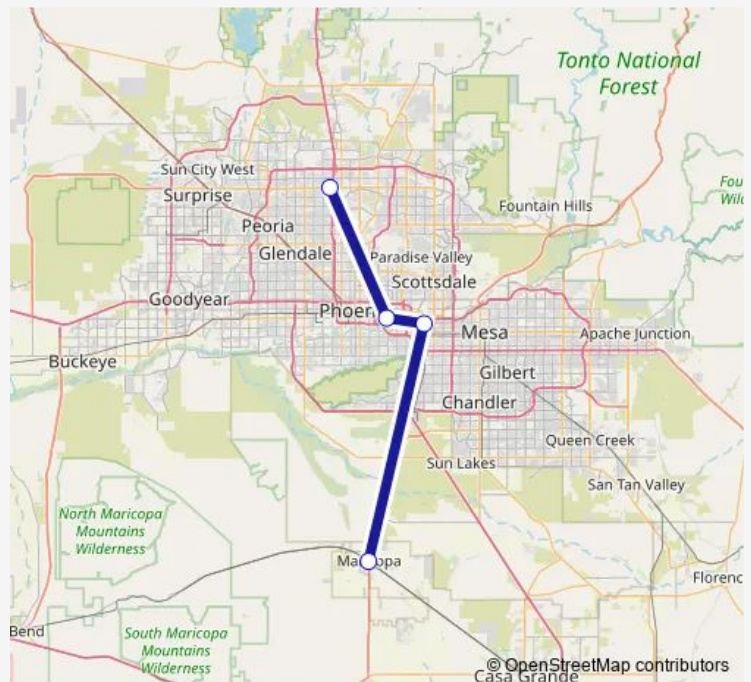

Tempe Amtrak Bus Stop

Maricopa

Route schedule

North Phoenix Metro Center Transit Station — Maricopa

Monday 06:45-07:45

Tuesday 22:00-23:00

Wednesday —

Thursday 06:45-23:00

Friday —

Saturday 06:45-07:45

Sunday 22:00-23:00

Route info

Direction: North Phoenix Metro Center Transit Station

Stops: 4

Trip Duration: 1 hour 30 min

Amtrak Thruway Connecting Service

Direction

Maricopa — North Phoenix Metro Center Transit Station

4 stops

[Open route schedule](#)

Maricopa

Tempe Amtrak Bus Stop

Phoenix Sky Harbor Airport Amtrak Station

North Phoenix Metro Center Transit Station

Route schedule

Maricopa — North Phoenix Metro Center Transit Station

Monday	08:45-09:45
Tuesday	00:15-01:15
Wednesday	—
Thursday	00:15-09:45
Friday	—
Saturday	08:45-09:45
Sunday	00:15-01:15

Route info

Direction: Maricopa