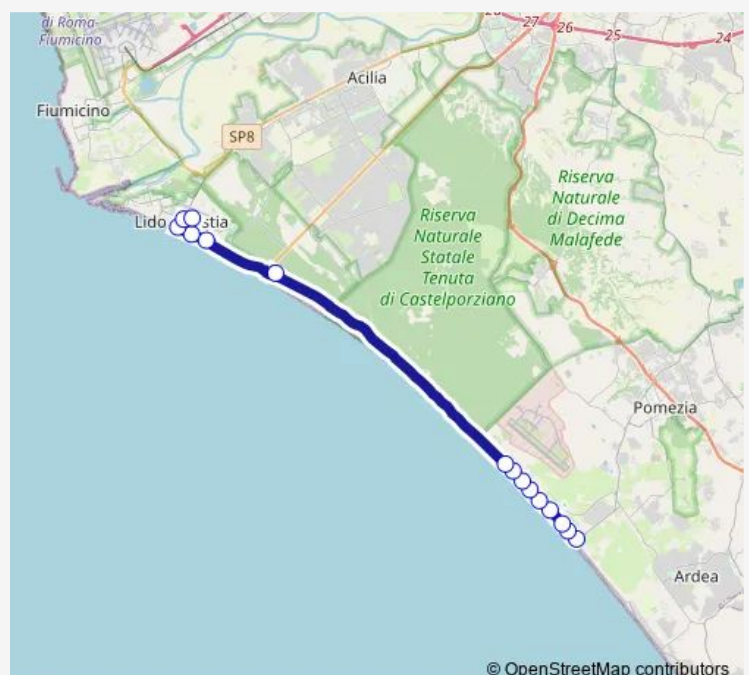

Torvaianica | Viale Spagna /Sebastopoli # f12476

Torvaianica | L.mare Sirene Via Boston # f12477

Torvaianica | L.mare Sirene Via Portici # f12478

Torvaianica | L.mare Sirene Via Lima # f12479

Torvaianica | L.mare Sirene Via Tunisi # f12480

Ostia | Lungomare Toscanelli Via Caravelle # f00032

Ostia | Via della Marina # f00033

Ostia | Via Cardinal Ginnasi (Luna Park) # f10937

Ostia | Stazione Lido Centro # f10874

Route schedule

Torvaianica | Piazza Italia # f12475 — Ostia | Stazione Lido Centro # f10874

Monday —

Tuesday —

Wednesday 07:00-19:30

Thursday 07:00-19:30

Friday 07:00-19:30

Saturday 07:00-19:30

Sunday 07:00-19:30

Route info

Direction: Torvaianica | Piazza Italia # f12475

Stops: 15

Trip Duration: 0 hour 50 min

© OpenStreetMap contributors

Bus time schedules and route maps are available in an offline PDF at busmaps.com. Use the busmaps.com website to see live bus times, train schedule or subway schedule, and step-by-step directions for all public transit in Pomezia