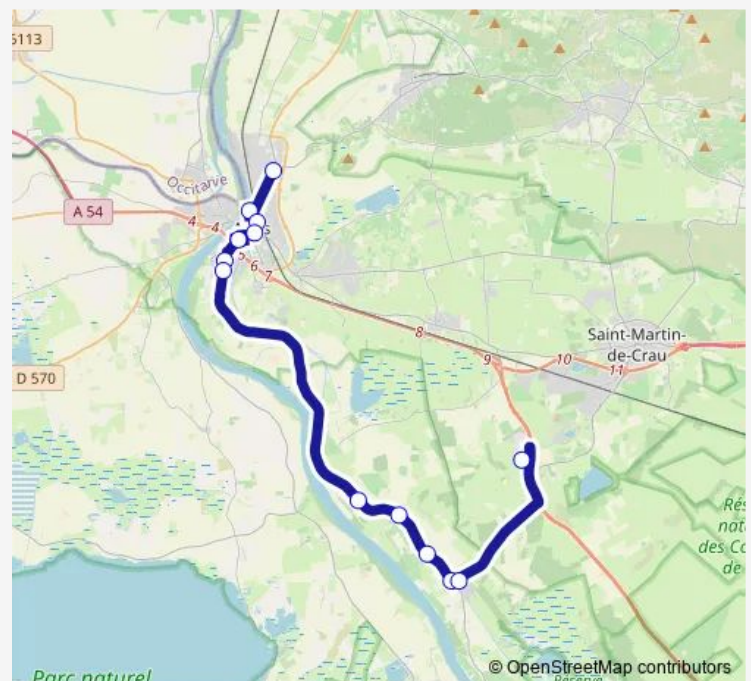

### Route schedule

La Tour — Lycée Montmajour

Monday 07:35-17:06

Tuesday 07:35-17:06

Wednesday 07:35

Thursday 07:35-17:06

Friday 07:35-17:06

Saturday —

### Route info

Direction: La Tour

Stops: 30

Trip Duration: 1 hour 5 min

Barriol

Vissac

Péri

Georges Clémenceau