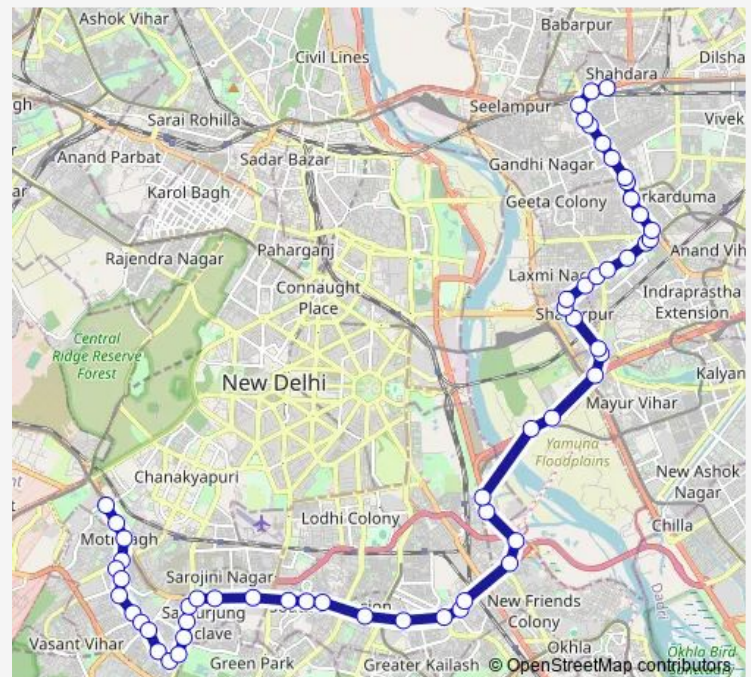

SJ Hospital

Aiims Ring Road

South Extension

Route schedule

Satya Niketan — Shahdara Terminal

Monday 08:00-21:30

Tuesday 08:00-21:30

Wednesday 08:00-21:30

Thursday 08:00-21:30

Friday 08:00-21:30

Saturday 08:00-21:30

Sunday 08:00-21:30

Route info

Direction: Satya Niketan

Stops: 57

Trip Duration: 1 hour 51 min

702up

BusMaps

South Extension

Andrews Ganj

Gupta Market

Lajpat Nagar Ring Road

PG DAV College / Sri Niwasपुरी

Nehru Nagar