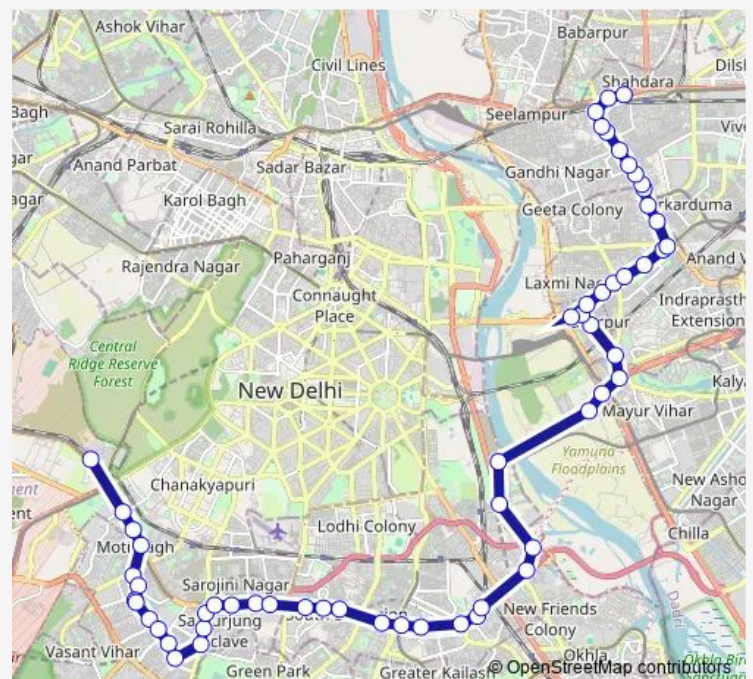

SJ Hospital

Aiims Ring Road

South Extension

Route schedule

Dhaura Kuan (Ring Road) — Shahdara Terminal

Monday 05:30-18:30

Tuesday 05:30-18:30

Wednesday 05:30-18:30

Thursday 05:30-18:30

Friday 05:30-18:30

Saturday 05:30-18:30

Sunday 05:30-18:30

Route info

Direction: Dhaura Kuan (Ring Road)

Stops: 58

Trip Duration: 1 hour 58 min

702up

BusMaps

South Extension

Andrews Ganj

moolchand hospital

Gupta Market

Lajpat Nagar Ring Road

PG DAV College / Sri Niwaspuri