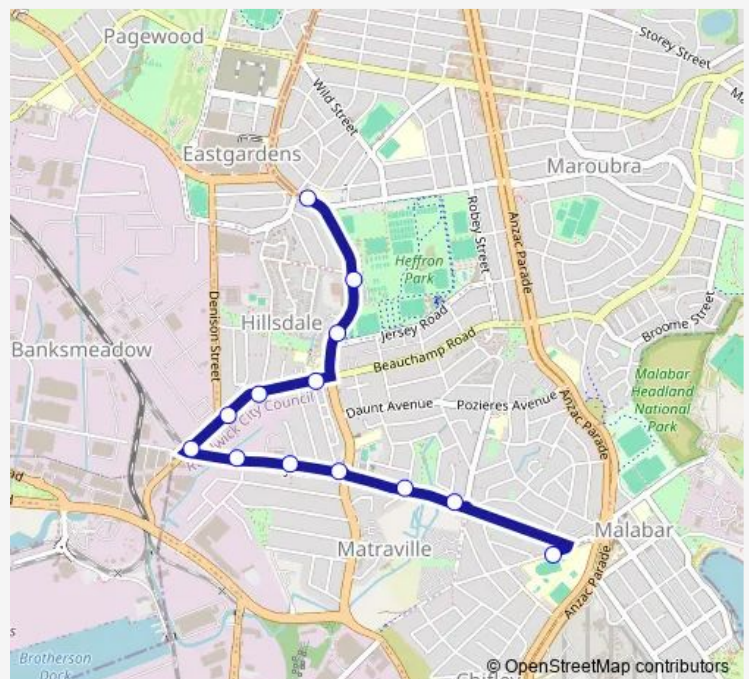

### Direction

Bunnerong Rd Before Fitzgerald Av — Matraville High School, Burke St

13 stops

[Open route schedule](#)

Bunnerong Rd Before Fitzgerald Av

Bunnerong Rd Opp Southpoint Shops

Heffron Park, Bunnerong Rd

Franklin St After Larose Av

Matraville High School, Burke St

### Route schedule

Bunnerong Rd Before Fitzgerald Av — Matraville High School, Burke St

Monday	08:32
Tuesday	08:32
Wednesday	08:32
Thursday	08:32
Friday	08:32
Saturday	—
Sunday	—

### Route info

Direction: Bunnerong Rd Before Fitzgerald Av

Stops: 13

Trip Duration: 0 hour 12 min

741e School Bus time schedules and route maps are available in an offline PDF at [busmaps.com](https://busmaps.com). Use the [busmaps.com](https://busmaps.com) website to see live bus times, train schedule or subway schedule, and step-by-step directions for all public transit in Sydney