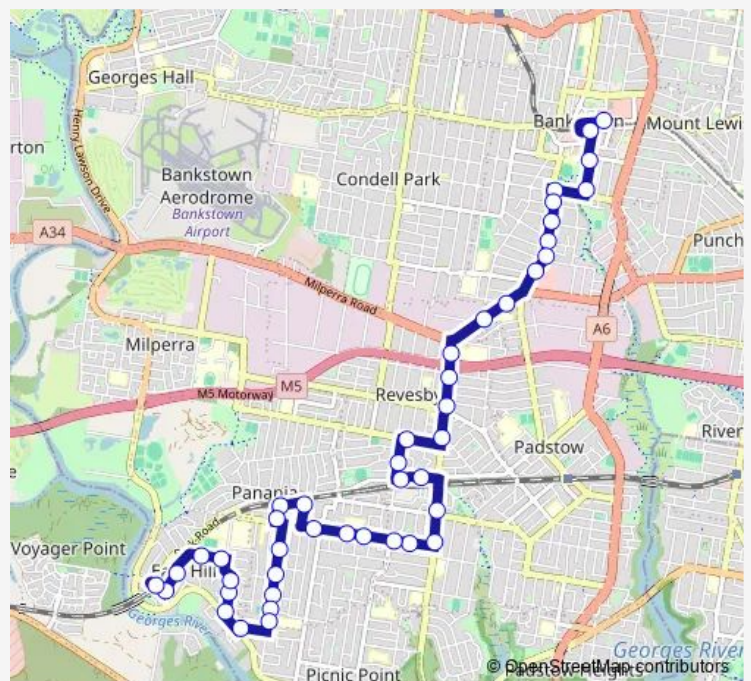

Tower Street Public School, Tower St

Tower Street Public School, Tower St

Tower St Opp Narooma Cl

Route schedule

Park St Opp Childs St — Bankstown Central, The Mall, Stand D

Monday 08:02

Tuesday 08:02

Wednesday 08:02

Thursday 08:02

Friday 08:02

Saturday —

Sunday —

Route info

Direction: Park St Opp Childs St

Stops: 48

Trip Duration: 0 hour 52 min

924 — Bankstown to East Hills via Panania

Ferndale Rd After Kennedy St

Ferndale Rd Opp Kinross Pl

Ferndale Rd Opp De La Salle College

The River Rd Opp Revesby South Public School

The River Rd At Tower St

The River Rd At Weston St

Revesby Station, Marco Av

Marco Av At Polo St

Polo St At Iluka St

Bransgrove Rd Opp Simmons St

Bransgrove Rd At The River Rd

St Lukes Primary School, The River Rd

The River Rd Before South Western Mwy

The River Rd Opp Turvey St