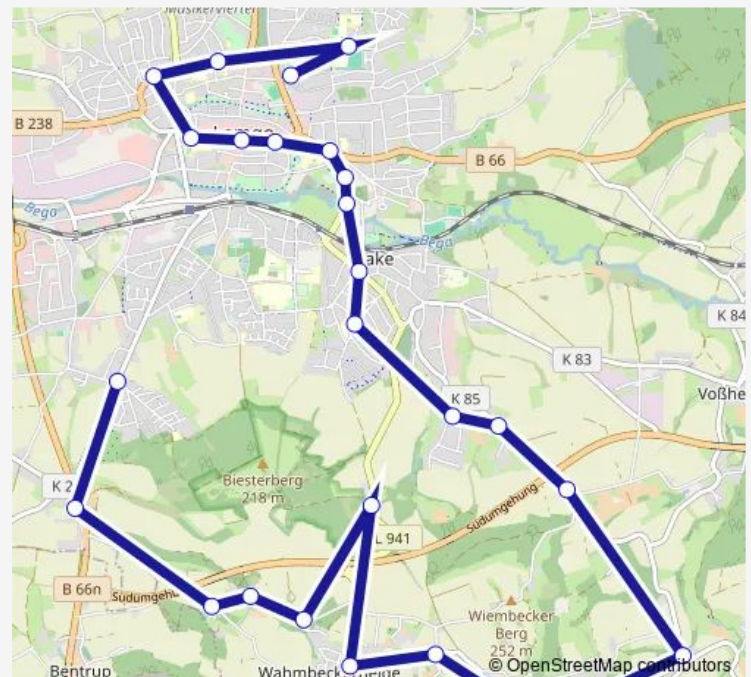

### Route schedule

Le-Wahmbeck, Rosengarten — Lemgo, Finanzamt

Monday 06:48

Tuesday 06:48

Wednesday 06:48

Thursday 06:48

Friday 06:48

Saturday —

### Route info

Direction: Le-Wahmbeck, Rosengarten

Stops: 22

Trip Duration: 0 hour 34 min

924

## Direction

Le-Brake, Schule — Le-Brake, Schule

10 stops

[Open route schedule](#)

Le-Brake, Schule

Le-Wahmbeck, Mehrzweckhalle

Le-Wahmbeckerh, Abzweig

Le-Wahmbeck, Brede

## Route info

Direction: Le-Brake, Schule

Stops: 10

Trip Duration: 0 hour 20 min