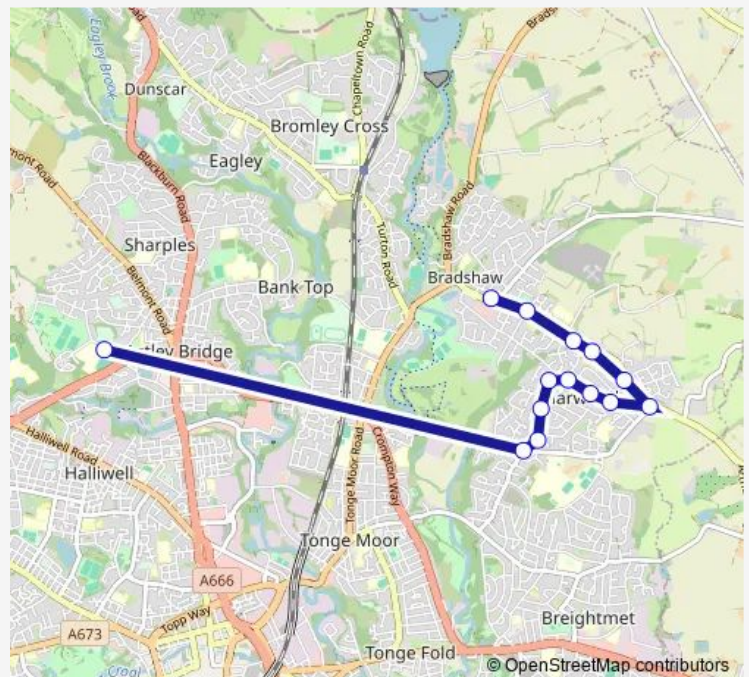

Wednesday 15:20

Thursday 15:20

Friday 15:20

Saturday —

Sunday —

Route info

Direction: Thornleigh Salesian College

Stops: 14

Trip Duration: 0 hour 29 min

■ 924 — Thornleigh Salesian College - Bradshaw

Direction

Tottenham Road — Thornleigh Salesian College

11 stops

[Open route schedule](#)

Tottenham Road

Longsight Lane

Thornleigh Salesian College

Route schedule

Tottenham Road — Thornleigh Salesian College

Monday 07:48

Tuesday 07:48

Wednesday 07:48

Thursday 07:48

Friday 07:48

Saturday —

Sunday —

Route info

Direction: Tottenham Road

Stops: 11

Trip Duration: 0 hour 37 min

924 Bus time schedules and route maps are available in an offline PDF at busmaps.com. Use the busmaps.com website to see live bus times, train schedule or subway schedule, and step-by-step directions for all public transit in Bolton