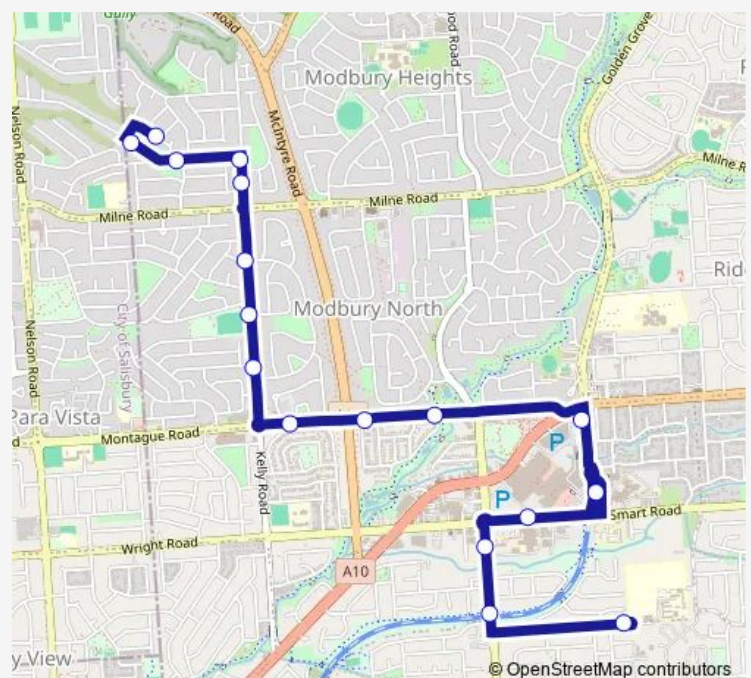

Stop 42A Smart Rd - North side

Zone G Tea Tree Plaza Interchange - East side

Stop 42A Smart Rd - South side

Stop 42 Reservoir Rd - East side

Stop 41 Reservoir Rd - East side

Stop School Modbury High School

Sunday —

Route info

Direction: Stop School Cumberland Ave / Oakland St

Stops: 21

Trip Duration: 0 hour 26 min

924 — Para Hills to Modbury High School

Direction

Stop School Modbury High School — Stop School Cumberland Ave / Oakland St

17 stops

[Open route schedule](#)

Stop School Modbury High School

Stop 41 Reservoir Rd - West side

Stop 42 Reservoir Rd - West side

Stop 42A Smart Rd - North side

Zone F Tea Tree Plaza Interchange - East side

Monday 15:33

Tuesday 15:33

Wednesday 15:33

Thursday 14:43

Friday 15:33

Saturday —

Sunday —

Route info