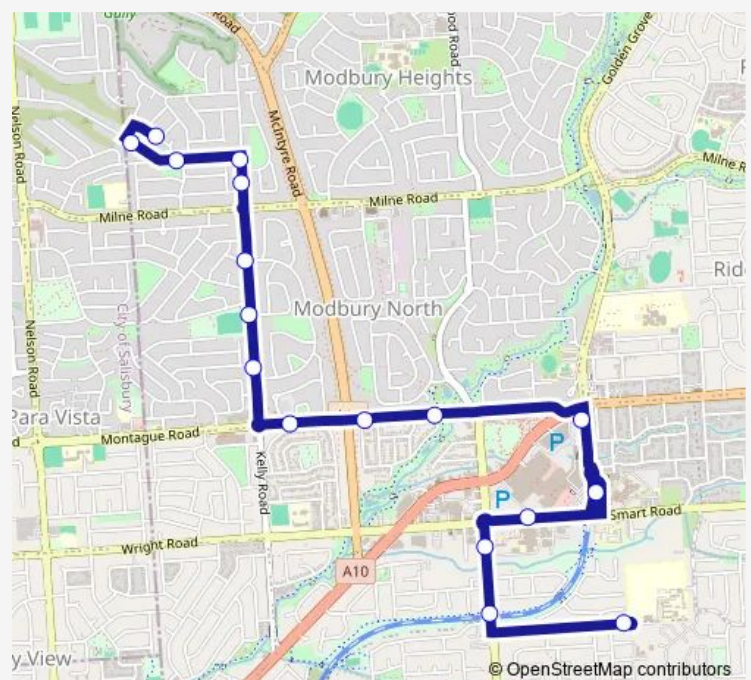

Stop 42A Smart Rd - North side

Zone G Tea Tree Plaza Interchange - East side

Stop 42A Smart Rd - South side

Stop 42 Reservoir Rd - East side

Stop 41 Reservoir Rd - East side

Stop School Modbury High School

Sunday —

Route info

Direction: Stop School Cumberland Ave / Oakland St

Stops: 21

Trip Duration: 0 hour 26 min

924 — Para Hills to Modbury High School

Direction

Stop School Modbury High School — Stop School Cumberland Ave / Oakland St

17 stops

[Open route schedule](#)

Stop School Modbury High School

Stop 41 Reservoir Rd - West side

Stop 42 Reservoir Rd - West side

Stop 42A Smart Rd - North side

Zone F Tea Tree Plaza Interchange - East side

Monday 15:33

Tuesday 15:33

Wednesday 15:33

Thursday 14:43

Friday 15:33

Saturday —

Sunday —

Route info