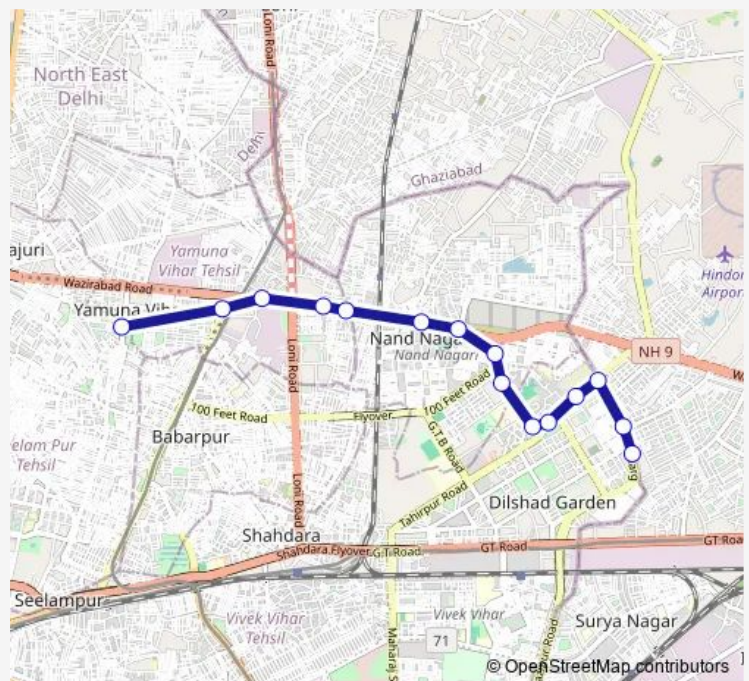

### Route schedule

Yamuna Vihar Cluster Depot — New Seema Puri Depot Cluster

Monday 08:15-19:09

Tuesday 08:15-19:09

Wednesday 08:15-19:09

Thursday 08:15-19:09

Friday 08:15-19:09

Saturday 08:15-19:09

### Route info

Direction: Yamuna Vihar Cluster Depot

Stops: 15

Trip Duration: 0 hour 28 min

281stlup

281stlup Bus time schedules and route maps are available in an offline PDF at [busmaps.com](https://busmaps.com). Use the [busmaps.com](https://busmaps.com) website to see live bus times, train schedule or subway schedule, and step-by-step directions for all public transit in Delhi