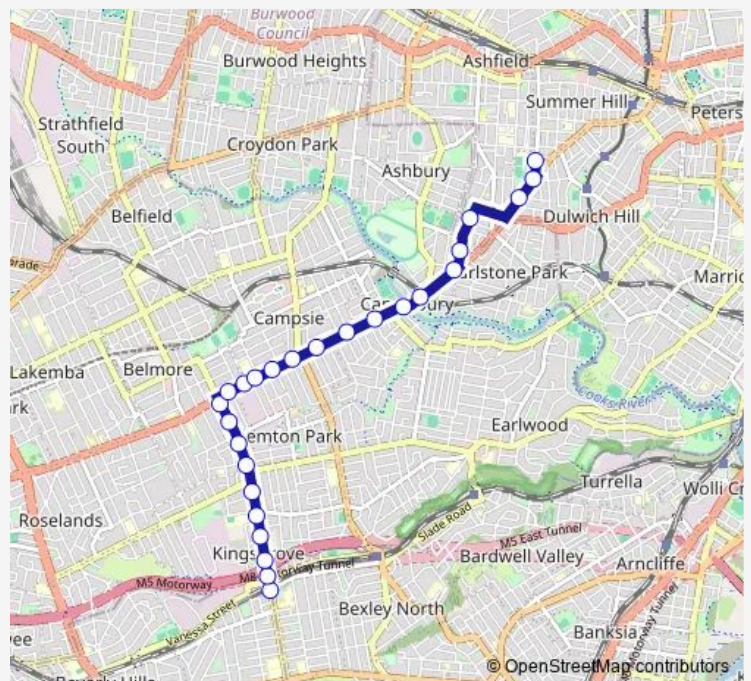

# School Bus 565s Kingsgrove Station to Trinity Grammar Summer Hill

[Go to website](#)

**Direction**

Kingsgrove Station, Kingsgrove Rd — Trinity Grammar School, Prospect Rd

26 stops

[Open route schedule](#)

- Kingsgrove Station, Kingsgrove Rd
- Kingsgrove Rd After Commercial Rd
- Forrester Reserve, Kingsgrove Rd
- Kingsgrove Rd At Omnibus Rd
- Kingsgrove North High School, Kingsgrove Rd
- Kingsgrove Rd At Oatley St
- Kingsgrove Rd At Archibald St
- Kingsgrove Rd At Moncur Av
- Kingsgrove Rd At Rod St
- Kingsgrove Rd Before Canterbury Rd
- Canterbury Rd Opp Chelmsford Av
- Canterbury Rd At Tudor St
- Canterbury Hospital, Canterbury Rd
- Canterbury Rd Opp Wade St
- Canterbury Rd Opp Viccliffe Av
- Canterbury Rd Opp Robertson St
- Canterbury Rd At Park St
- Canterbury Rd Opp Canton St
- Canterbury Rd Opp Saint Mary Mackillop Reserve
- Canterbury Station, Canterbury Rd, Stand E

**Route schedule**

Kingsgrove Station, Kingsgrove Rd — Trinity Grammar School, Prospect Rd

Monday	07:45
Tuesday	07:45
Wednesday	07:45
Thursday	07:45
Friday	—
Saturday	—
Sunday	—

**Route info**

Direction: Kingsgrove Station, Kingsgrove Rd

Stops: 26

Trip Duration: 0 hour 29 min

565s — Kingsgrove Station to Trinity Grammar Summer Hill **BusMaps**

Canterbury Rd Opp Church St

Canterbury Girls High School, Church St

Canterbury Boys High School, Hardy St