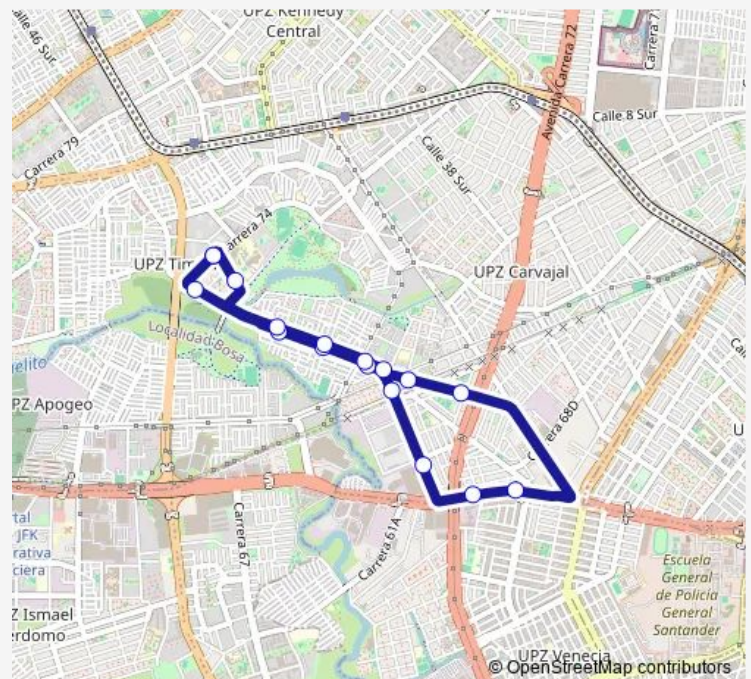

### Route schedule

KR 74 - CL 43A Sur — KR 74 - CL 43A Sur

Monday 04:00-22:00

Tuesday 04:00-22:00

Wednesday 04:00-22:00

Thursday 04:00-22:00

Friday 04:00-22:00

Saturday 04:00-22:00

### Route info

Direction: KR 74 - CL 43A Sur

Stops: 17

Trip Duration: 0 hour 38 min

G528 — Est. Venecia

G528 Bus time schedules and route maps are available in an offline PDF at [busmaps.com](https://busmaps.com). Use the [busmaps.com](https://busmaps.com) website to see live bus times, train schedule or subway schedule, and step-by-step directions for all public transit in Bogota