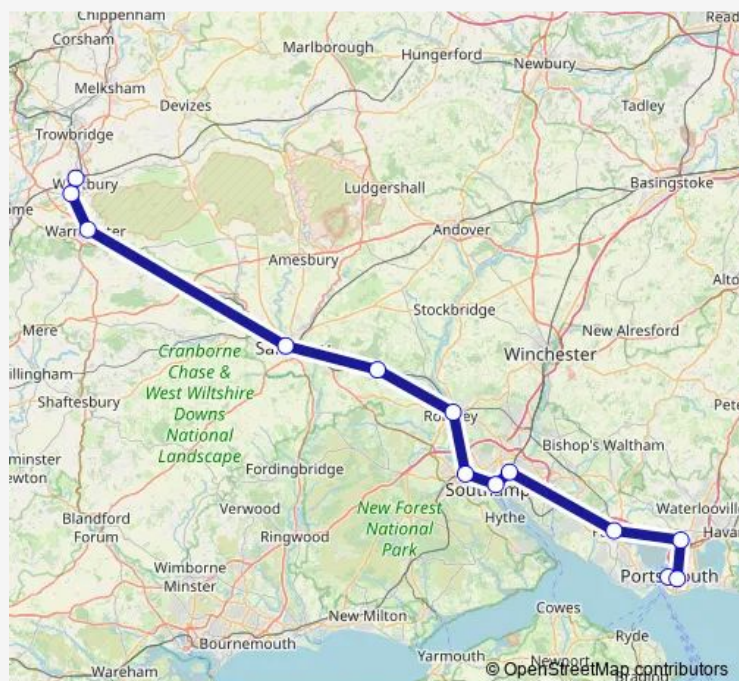

Rail Gw:Pms->Wsb GW train service from PMS to Wsb

[Go to website](#)

Direction

Portsmouth & Southsea — Westbury (Wilts)

13 stops

[Open route schedule](#)

Portsmouth & Southsea

Fratton

Cosham

Fareham

St Denys

Southampton Central

Redbridge (Hants)

Romsey

Dean

Salisbury

Thursday —

Friday —

Saturday —

Sunday 11:12-22:12

Route info

Direction: Portsmouth & Southsea

Stops: 13

Trip Duration: 1 hour 44 min

■ Gw:Pms->Wsb — GW train service from PMS to Wsb

Gw:Pms->Wsb Rail time schedules and route maps are available in an offline PDF at busmaps.com. Use the busmaps.com website to see live bus times, train schedule or subway schedule, and step-by-step directions for all public transit in Portsmouth