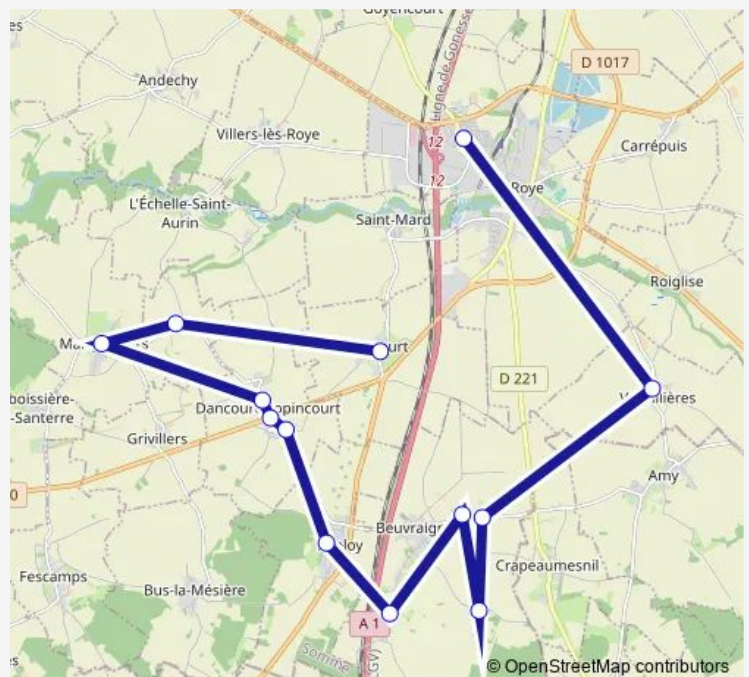

### Direction

Roye - Collège Segpa Louise Michel — Laucourt - Abri Place

13 stops

[Open route schedule](#)

Roye - Collège Segpa Louise Michel

Verpillieres - Eglise

Beuvraignes - Rue de l'Abbaye

Beuvraignes - Les Loges

Beuvraignes - Gare

Beuvraignes - Le Cessier

Tilloloy - Mairie - Ecole

Dancourt-Popincourt - Popincourt - Centre

Dancourt-Popincourt - Popincourt - Ancien Café

Dancourt-Popincourt - Ecole

Marquivillers - Cabine téléphonique

### Route schedule

Roye - Collège Segpa Louise Michel — Laucourt - Abri Place

Monday —

Tuesday —

Wednesday 12:00

Thursday —

Friday —

Saturday —

### Route info

Direction: Roye - Collège Segpa Louise Michel

Stops: 13

Trip Duration: 0 hour 52 min

8-11-203 Bus time schedules and route maps are available in an offline PDF at [busmaps.com](https://busmaps.com). Use the [busmaps.com](https://busmaps.com) website to see live bus times, train schedule or subway schedule, and step-by-step directions for all public transit in Montdidier