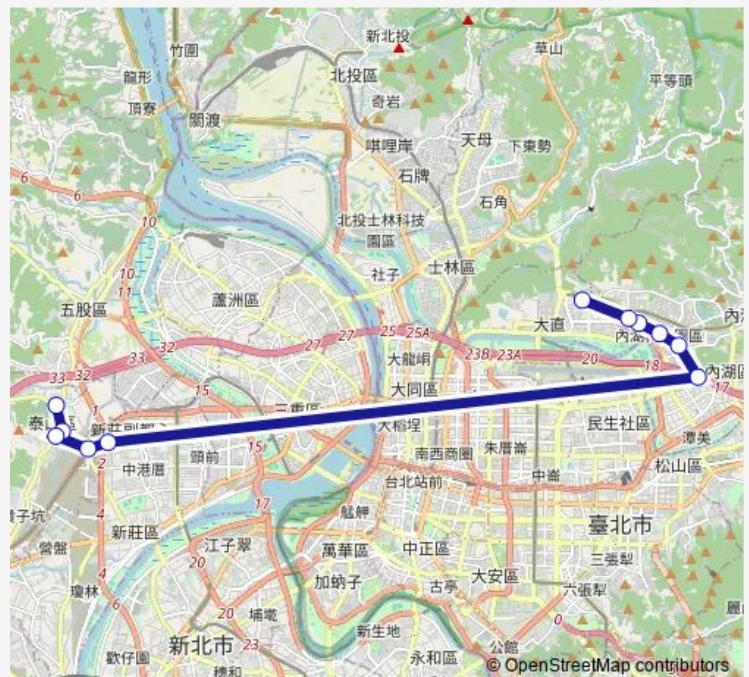

### Route schedule

捷運劍南路站(植福) — 泰山國小

Monday 18:10-18:30

Tuesday 18:10-18:30

Wednesday 18:10-18:30

Thursday 18:10-18:30

Friday 18:10-18:30

Saturday —

### Route info

Direction: 捷運劍南路站(植福)

Stops: 11

Trip Duration: 5 hour 30 min

■ 泰山-內湖

BusMaps