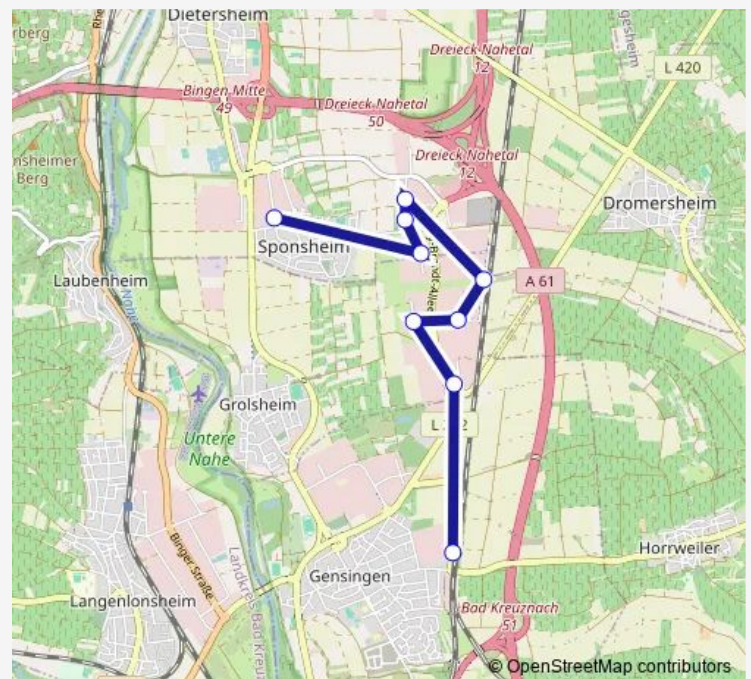

### Route schedule

Gensingen-Horrweiler, Bahnhof — Sponsheim, In der Weide

Monday 06:12-21:12

Tuesday 06:12-21:12

Wednesday 06:12-21:12

Thursday 06:12-21:12

Friday 06:12-21:12

Saturday —

### Route info

Direction: Gensingen-Horrweiler, Bahnhof

Stops: 9

Trip Duration: 0 hour 18 min

**Direction**

Sponsheim, In der Weide — Gensingen-Horrweiler, Bahnhof

9 stops

[Open route schedule](#)